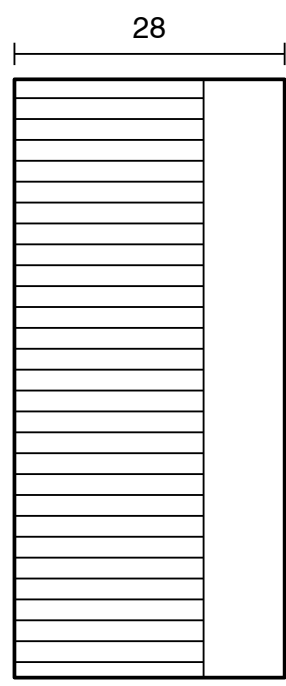

SUSSEX

Sussex Pure Progressive Shower / Bath Mixer with Linear Textured Handles Chrome Lead Free

50426

SPECIFICATIONS

Recommended Use	Residential;Commercial
Colour Finish	Polished Chrome
Primary Material	Lead Free Brass
Recommended Pressure Range	150 - 500 kPa as per AS3500
Max Continuous Working Temperature (deg C)	65
Min Continuous Working Temperature (deg C)	1

WARRANTY

Residential Use (Years)	40
Commercial Use (Years)	10

Please refer to Sussex Warranty page for full Terms and Conditions

Dimensions are nominal measurements only.

CLEANING RECOMMENDATIONS:

We recommend the use of soapy water or approved cleaners. This product should not be cleaned with abrasive materials. Damage caused by any improper treatment is not covered by the product warranty. Refer to Warranty Conditions

Disclaimer: Products in this specification manual must by regulation be installed by licensed and registered trade people. The manufacturer/distributor reserves the right to vary specifications or delete models from their range without prior notification. Dimensions are nominal measurements only. Dimensions and set-outs listed are correct at time of publication however the manufacturer/distributor takes no responsibility for printing errors.

Published 14/05/2026

To see the complete Sussex range go to www.reece.com.au