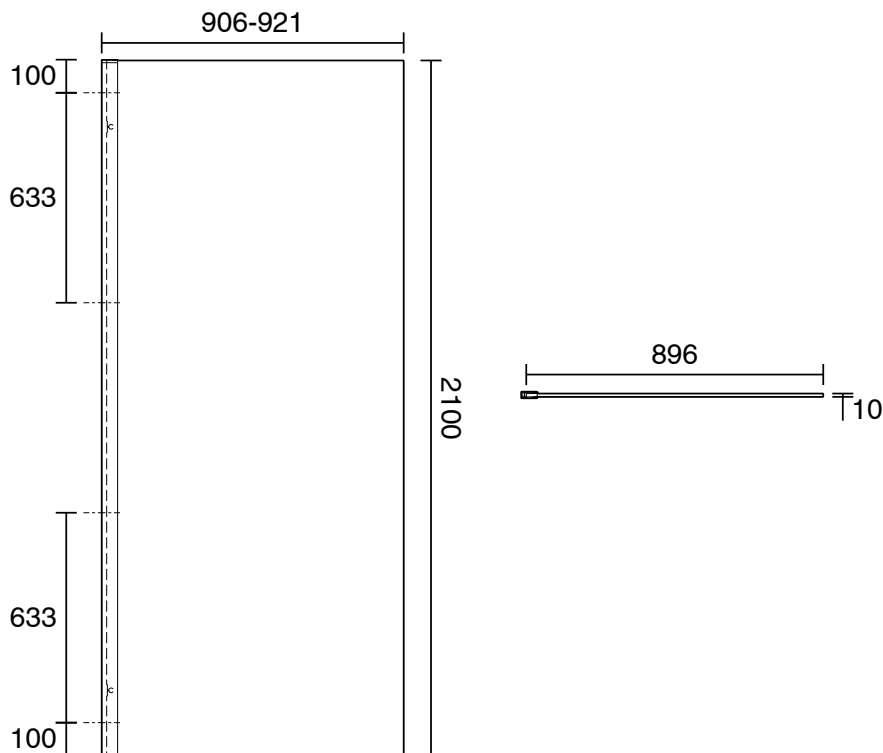

KADO

Kado Lux Frameless Rectangular Panel with Wall Channel Clear Glass 900mm Brushed Gunmetal

1710148

SPECIFICATIONS

Recommended Use	Residential;Commercial
Colour Finish	Clear;Brushed Gunmetal
Primary Material	Glass
Frame Configuration	Frameless
Screen Shape	Rectangular
Screen Appearance	Clear
Screen Fixing	Channel
Mounting	Wall

WARRANTY

Residential & Commercial Use (Years)	7
Spare Parts & Labour (Years)	1

Please refer to Kado Warranty Page for full Terms and Conditions

Dimensions are nominal measurements only.

CLEANING RECOMMENDATIONS:

We recommend the use of soapy water or approved cleaners. This product should not be cleaned with abrasive materials. Damage caused by any improper treatment is not covered by the product warranty. Refer to Warranty Conditions

Disclaimer: Products in this specification manual must by regulation be installed by licensed and registered trade people. The manufacturer/distributor reserves the right to vary specifications or delete models from their range without prior notification. Dimensions are nominal measurements only. Dimensions and set-outs listed are correct at time of publication however the manufacturer/distributor takes no responsibility for printing errors.

Published 01/04/2026

To see the complete Kado range go to www.reece.com.au