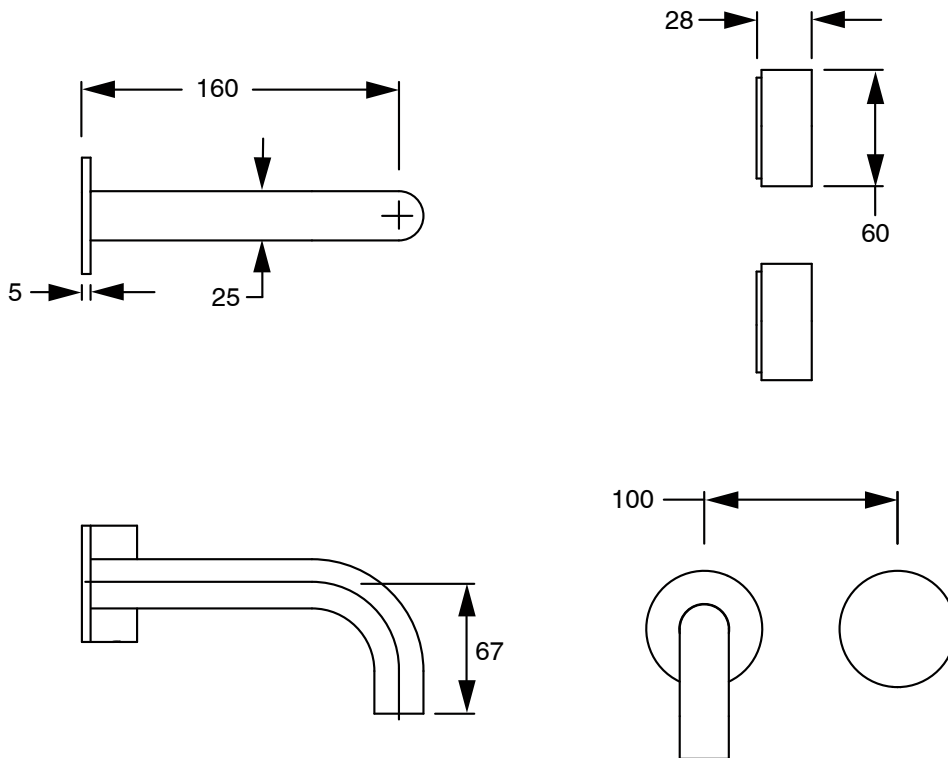

SUSSEX

Sussex Pure Progressive Wall Bath Mixer System 160mm with Cirque Textured Handles
PVD Brushed Gold Lead Free
49989

SPECIFICATIONS

Recommended Use	Residential;Commercial
Colour Finish	Brushed Gold
Primary Material	Lead Free Brass
Recommended Pressure Range	150 - 500 kPa as per AS3500
Max Continuous Working Temperature (deg C)	65
Min Continuous Working Temperature (deg C)	1

WARRANTY

Residential Use (Years)	40
Commercial Use (Years)	10

Please refer to Sussex Warranty page for full Terms and Conditions

Dimensions are nominal measurements only.

CLEANING RECOMMENDATIONS:

We recommend the use of soapy water or approved cleaners. This product should not be cleaned with abrasive materials. Damage caused by any improper treatment is not covered by the product warranty. Refer to Warranty Conditions

Disclaimer: Products in this specification manual must by regulation be installed by licensed and registered trade people. The manufacturer/distributor reserves the right to vary specifications or delete models from their range without prior notification. Dimensions are nominal measurements only. Dimensions and set-outs listed are correct at time of publication however the manufacturer/distributor takes no responsibility for printing errors.

Published 14/05/2026

To see the complete Sussex range go to www.reece.com.au