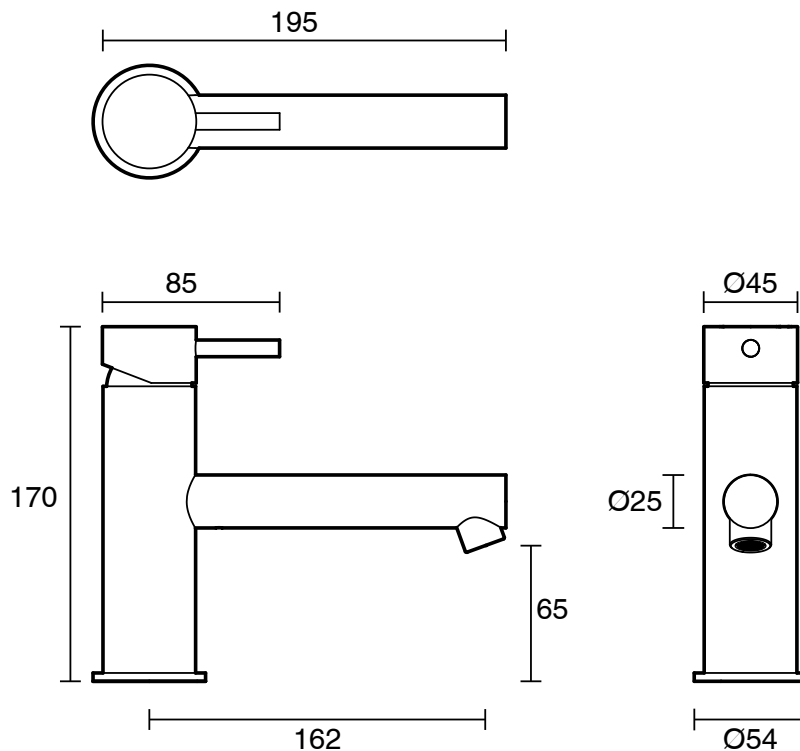

SUSSEX

Scala Basin Mixer 150mm Outlet PVD Brushed Platinum Gold (5 Star) Lead Free

51328

SPECIFICATIONS

Recommended Use	Residential;Commercial
Colour Finish	Brushed Platinum Gold
Primary Material	Lead Free Brass
Recommended Pressure Range	150 - 500 kPa as per AS3500
Max Continuous Working Temperature (deg C)	65
Min Continuous Working Temperature (deg C)	1

WARRANTY

Residential Use (Years)	40
Commercial Use (Years)	10

Please refer to Sussex Warranty page for full Terms and Conditions

Dimensions are nominal measurements only.

CLEANING RECOMMENDATIONS:

We recommend the use of soapy water or approved cleaners. This product should not be cleaned with abrasive materials. Damage caused by any improper treatment is not covered by the product warranty. Refer to Warranty Conditions

Disclaimer: Products in this specification manual must by regulation be installed by licensed and registered trade people. The manufacturer/distributor reserves the right to vary specifications or delete models from their range without prior notification. Dimensions are nominal measurements only. Dimensions and set-outs listed are correct at time of publication however the manufacturer/distributor takes no responsibility for printing errors.

Published 01/05/2026

To see the complete Sussex range go to www.reece.com.au