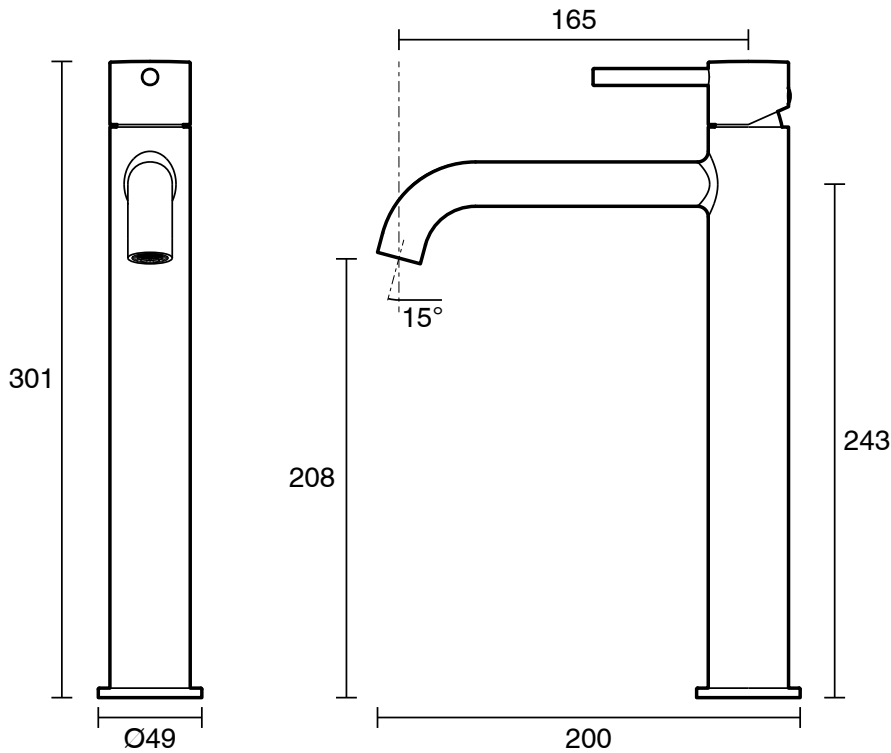

mizu

Mizu Drift Extended Basin Mixer Curved Spout Brushed Gunmetal (6 Star) Lead Free

2267262

SPECIFICATIONS	
Recommended Use	Residential;Commercial
Colour Finish	Brushed Gunmetal
Primary Material	Lead Free Brass
Recommended Pressure Range	150 - 500 kPa as per AS3500
Max Continuous Working Temperature (deg C)	65
Min Continuous Working Temperature (deg C)	5
WARRANTY	
Residential & Commercial Use (Years)	25
Spare Parts & Labour (Years)	1
<i>Please refer to Mizu Warranty page for full Terms and Conditions</i>	

Disclaimer: Products in this specification manual must by regulation be installed by licensed and registered trade people. The manufacturer/distributor reserves the right to vary specifications or delete models from their range without prior notification. Dimensions are nominal measurements only. Dimensions and set-outs listed are correct at time of publication however the manufacturer/distributor takes no responsibility for printing errors.