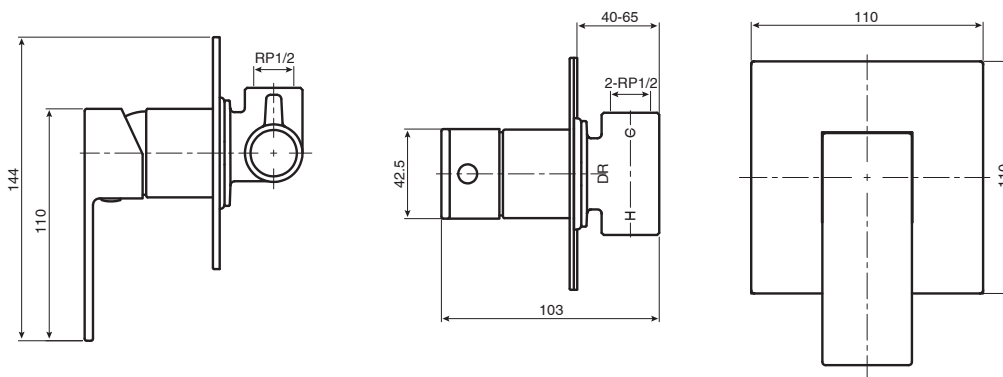

mizu

Mizu Bloc MK2 Shower Mixer Tap Matte Black

9508083

SPECIFICATIONS	
Recommended Use	Residential;Commercial
Colour Finish	Matte Black
Primary Material	DR Brass
Recommended Pressure Range	150 - 500 kPa as per AS3500
Max Continuous Working Temperature (deg C)	80
Min Continuous Working Temperature (deg C)	5
WARRANTY	
Residential & Commercial Use (Years)	25
Spare Parts & Labour (Years)	1
<i>Please refer to Mizu Warranty page for full Terms and Conditions</i>	