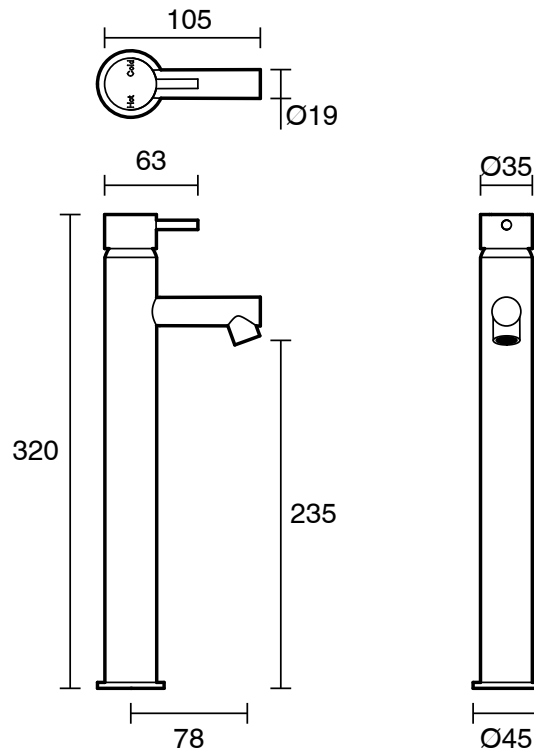

SUSSEX

Scala Mini Extended Basin Mixer PVD Brushed Platinum Gold (5 Star) Lead Free

51842

SPECIFICATIONS

Recommended Use	Residential;Commercial
Colour Finish	Brushed Platinum Gold
Primary Material	Lead Free Brass
Recommended Pressure Range	150 - 500 kPa as per AS3500
Max Continuous Working Temperature (deg C)	65
Min Continuous Working Temperature (deg C)	1

WARRANTY

Residential Use (Years)	40
Commercial Use (Years)	10

Please refer to Sussex Warranty page for full Terms and Conditions

Dimensions are nominal measurements only.

CLEANING RECOMMENDATIONS:

We recommend the use of soapy water or approved cleaners. This product should not be cleaned with abrasive materials. Damage caused by any improper treatment is not covered by the product warranty. Refer to Warranty Conditions

Disclaimer: Products in this specification manual must by regulation be installed by licensed and registered trade people. The manufacturer/distributor reserves the right to vary specifications or delete models from their range without prior notification. Dimensions are nominal measurements only. Dimensions and set-outs listed are correct at time of publication however the manufacturer/distributor takes no responsibility for printing errors.

Published 30/04/2026

To see the complete Sussex range go to www.reece.com.au