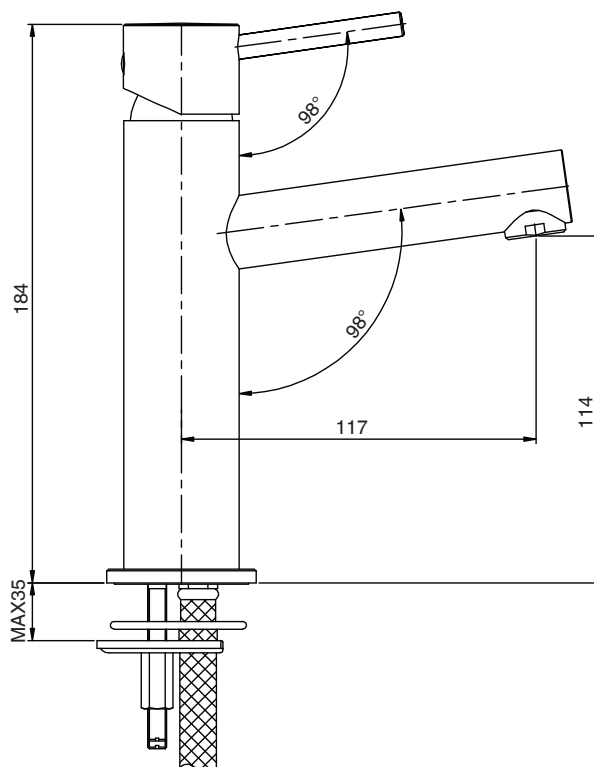

mizu

Mizu Drift MK2 Basin Mixer Brushed Brass (5 Star)

2266360

SPECIFICATIONS	
Recommended Use	Residential;Commercial
Colour Finish	Brushed Brass
Primary Material	DR Brass
Recommended Pressure Range	150 - 500 kPa as per AS3500
Max Continuous Working Temperature (deg C)	65
Min Continuous Working Temperature (deg C)	5
WARRANTY	
Residential & Commercial Use (Years)	25
Spare Parts & Labour (Years)	1
<i>Please refer to Mizu Warranty page for full Terms and Conditions</i>	

Disclaimer: Products in this specification manual must by regulation be installed by licensed and registered trade people. The manufacturer/distributor reserves the right to vary specifications or delete models from their range without prior notification. Dimensions are nominal measurements only. Dimensions and set-outs listed are correct at time of publication however the manufacturer/distributor takes no responsibility for printing errors.