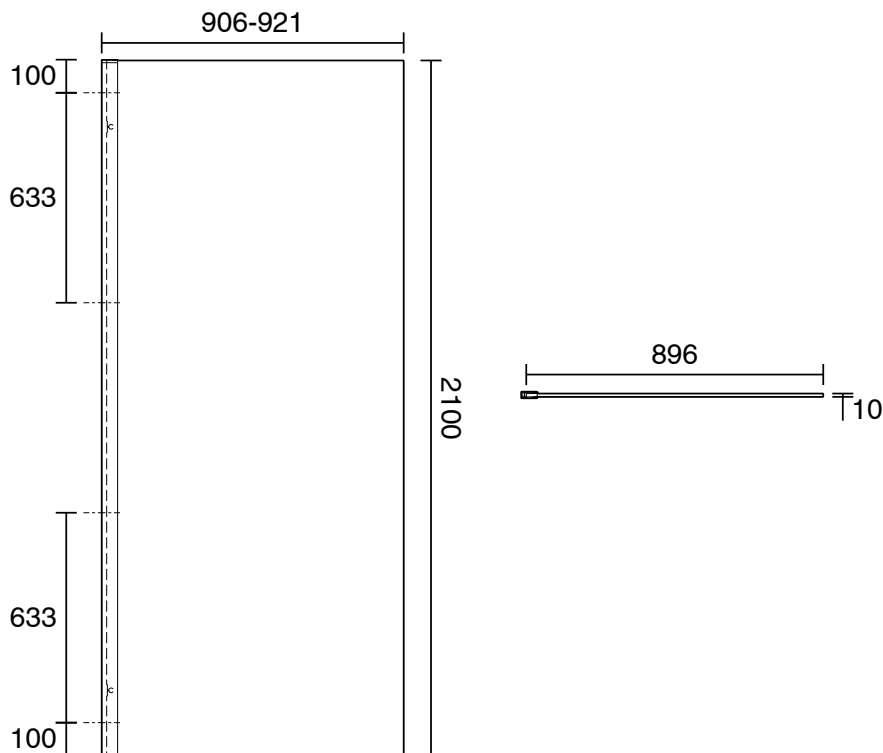

KADO

Kado Lux Frameless Rectangular Panel with Wall Channel Clear Glass 900mm Brushed Nickel

1710124

SPECIFICATIONS

Recommended Use	Residential;Commercial
Colour Finish	Clear;Brushed Nickel
Primary Material	Glass
Frame Configuration	Frameless
Screen Shape	Rectangular
Screen Appearance	Clear
Screen Fixing	Channel
Mounting	Wall

WARRANTY

Residential & Commercial Use (Years)	7
Spare Parts & Labour (Years)	1

Please refer to Kado Warranty Page for full Terms and Conditions

Dimensions are nominal measurements only.

CLEANING RECOMMENDATIONS:

We recommend the use of soapy water or approved cleaners. This product should not be cleaned with abrasive materials. Damage caused by any improper treatment is not covered by the product warranty. Refer to Warranty Conditions

Disclaimer: Products in this specification manual must by regulation be installed by licensed and registered trade people. The manufacturer/distributor reserves the right to vary specifications or delete models from their range without prior notification. Dimensions are nominal measurements only. Dimensions and set-outs listed are correct at time of publication however the manufacturer/distributor takes no responsibility for printing errors.

Published 01/04/2026

To see the complete Kado range go to www.reece.com.au