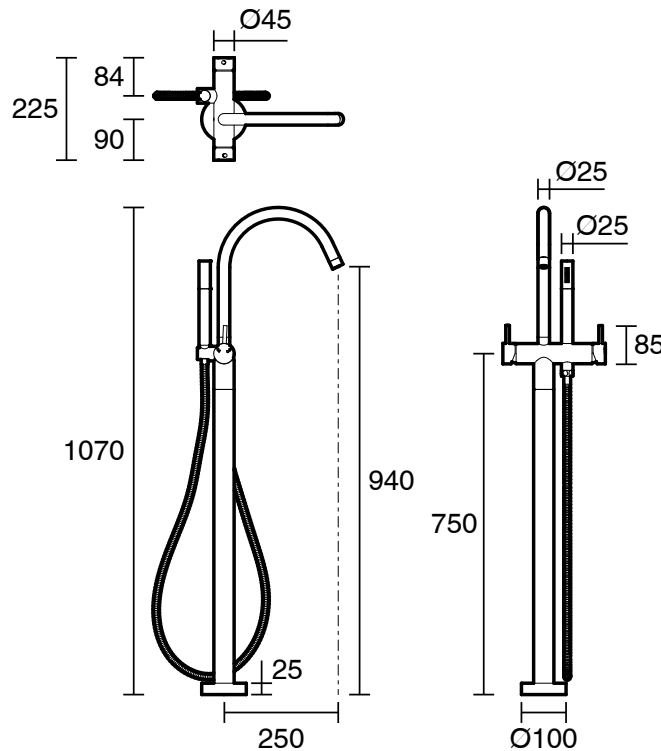

SUSSEX

**Sussex Scala Floor Mounted Bath Mixer Tap Curved Outlet with Handshower
LUX PVD Brushed Smoke Gunmetal (3 Star)
2269151**

SPECIFICATIONS	
Recommended Use	Residential;Commercial
Colour Finish	Brushed Smoke Gunmetal
Primary Material	Brass
Recommended Pressure Range	150 - 500 kPa as per AS3500
Max Continuous Working Temperature (deg C)	65
Min Continuous Working Temperature (deg C)	1
WARRANTY	
Residential Use (Years)	40
Commercial Use (Years)	10
<i>Please refer to Sussex Warranty page for full Terms and Conditions</i>	

Disclaimer: Products in this specification manual must by regulation be installed by licensed and registered trade people. The manufacturer/distributor reserves the right to vary specifications or delete models from their range without prior notification. Dimensions are nominal measurements only. Dimensions and set-outs listed are correct at time of publication however the manufacturer/distributor takes no responsibility for printing errors.