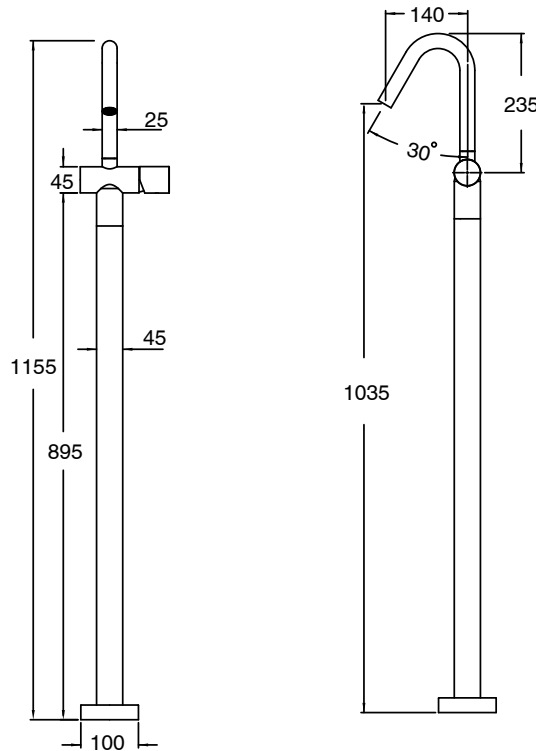

## Sussex Pure Floor Mounted Basin Mixer Tap Trimset PVD Brushed Gold (5 Star)

9510936

SPECIFICATIONS	
Recommended Use	Residential;Commercial
Colour Finish	Brushed Gold
Primary Material	DR Brass
Recommended Pressure Range	150 - 500 kPa as per AS3500
Max Continuous Working Temperature (deg C)	65
Min Continuous Working Temperature (deg C)	1
WARRANTY	
Residential Use (Years)	40
Commercial Use (Years)	10
<i>Please refer to Sussex Warranty page for full Terms and Conditions</i>	

Dimensions are nominal measurements only.