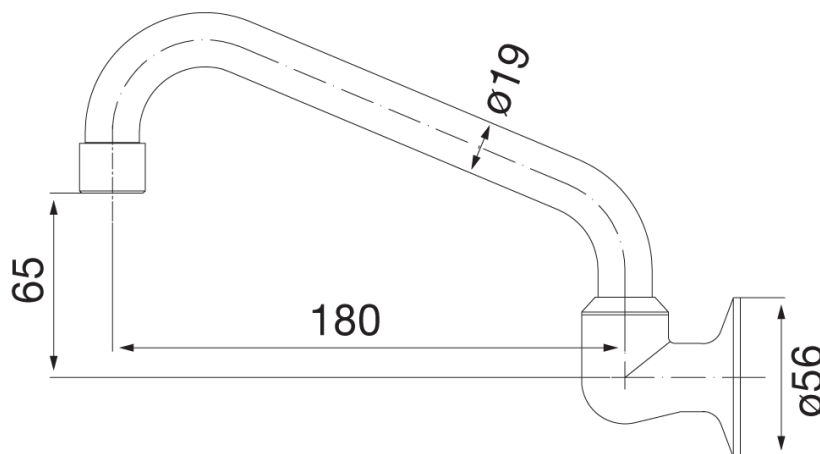

Posh Bristol Wall Swivel Outlet Chrome (4 Star) Lead Free

27918

SPECIFICATIONS

Recommended Use	Residential;Commercial
Colour Finish	Polished Chrome
Primary Material	Lead Free Brass
Recommended Pressure Range	150 - 500 kPa as per AS3500
Max Continuous Working Temperature (deg C)	65
Min Continuous Working Temperature (deg C)	5
Hot Water Unit Suitability	Storage Tank;Continuous Flow

WARRANTY

Residential & Commercial Use (Years)	25
Spare Parts & Labour (Years)	1

Please refer to Posh Warranty Page for full Terms and Conditions