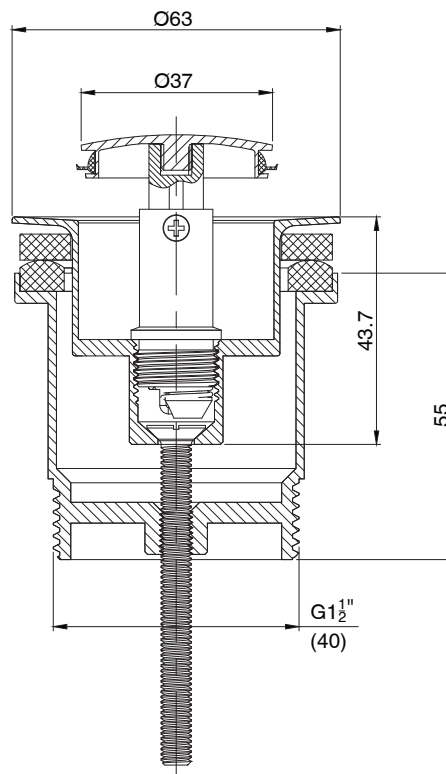

## Mizu Drift Universal 40mm Pop Up Plug & Waste Chrome

2263197

SPECIFICATIONS	
Recommended Use	Residential;Commercial
Colour Finish	Polished Chrome
Primary Material	DR Brass
WARRANTY	
Parts Replacement Only - excludes labour costs (Years)	1
<i>Please refer to Mizu Warranty page for full Terms and Conditions</i>	

Dimensions are nominal measurements only.