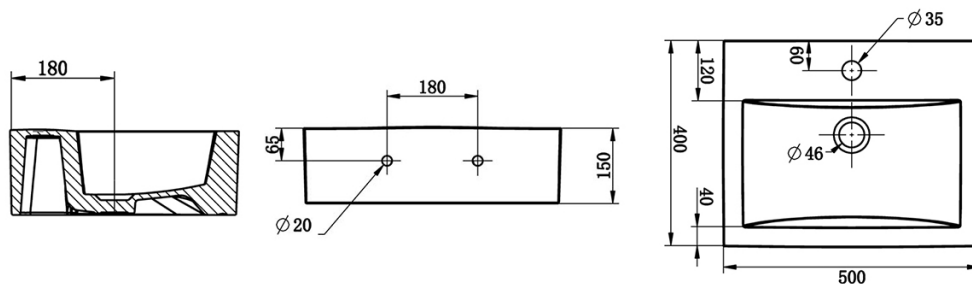

Posh Solus Wall Basin Only 500mm x 400mm 1 Taphole White

1804761

SPECIFICATIONS

Recommended Use	Residential;Commercial
Material	Vitreous China
Basin Colour	White
Bowl Capacity (L)	5.1
Weight (kg)	18
Taphole Configuration	One
Overflow Included	Yes
Plug & Waste Included	No

WARRANTY

Residential & Commercial Use (Years)	25
Spare Parts & Labour (Years)	1

Please refer to Posh Warranty Page for full Terms and Conditions

Dimensions are nominal measurements only.

CLEANING RECOMMENDATIONS:

We recommend the use of soapy water or approved cleaners. This product should not be cleaned with abrasive materials. Damage caused by any improper treatment is not covered by the product warranty. Refer to Warranty Conditions

Disclaimer: Products in this specification manual must by regulation be installed by licensed and registered trade people. The manufacturer/distributor reserves the right to vary specifications or delete models from their range without prior notification. Dimensions are nominal measurements only. Dimensions and set-outs listed are correct at time of publication however the manufacturer/distributor takes no responsibility for printing errors.

Published 01/04/2026

To see the complete Posh range go to
www.reece.com.au