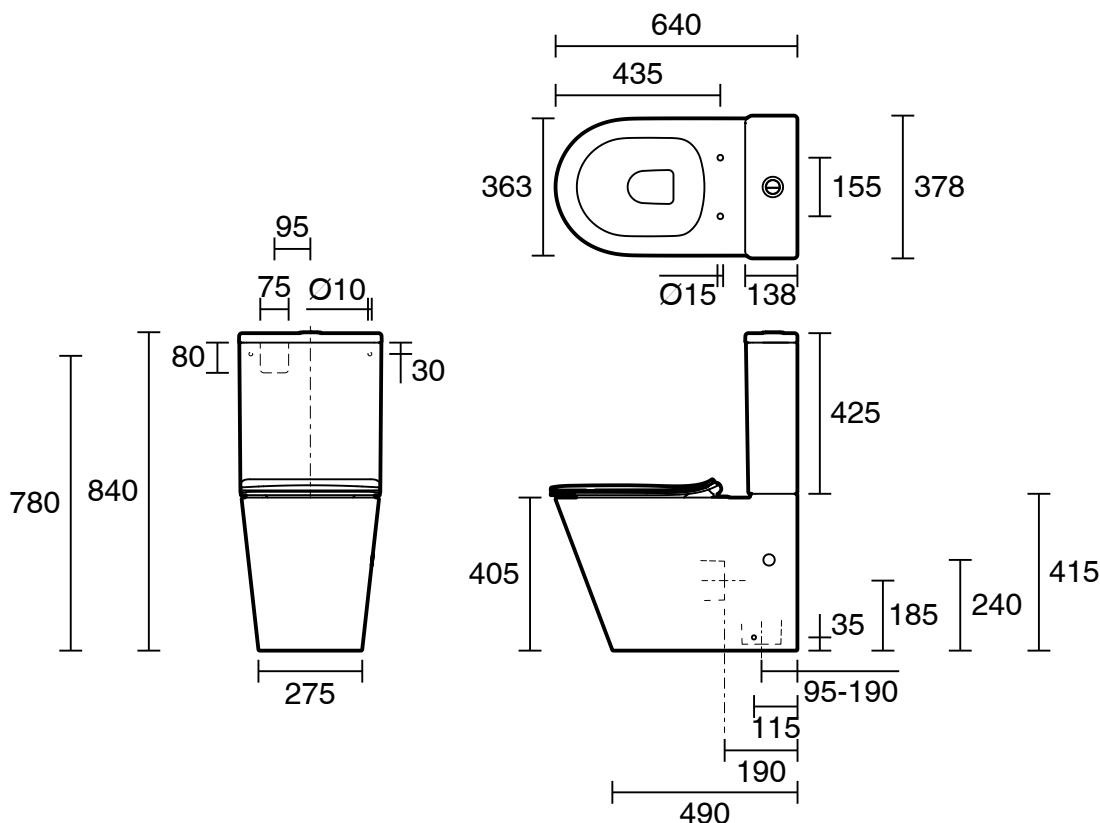

WARRANTY

Residential & Commercial Use (Years)	25
Spare Parts & Labour (Years)	1

Please refer to Posh Warranty Page for full Terms and Conditions

Dimensions are nominal measurements only.

CLEANING RECOMMENDATIONS:

We recommend the use of soapy water or approved cleaners. This product should not be cleaned with abrasive materials. Damage caused by any improper treatment is not covered by the product warranty. Refer to Warranty Conditions

Disclaimer: Products in this specification manual must by regulation be installed by licensed and registered trade people. The manufacturer/distributor reserves the right to vary specifications or delete models from their range without prior notification. Dimensions are nominal measurements only. Dimensions and set-outs listed are correct at time of publication however the manufacturer/distributor takes no responsibility for printing errors.

Published 01/04/2026

To see the complete Posh range go to www.reece.com.au