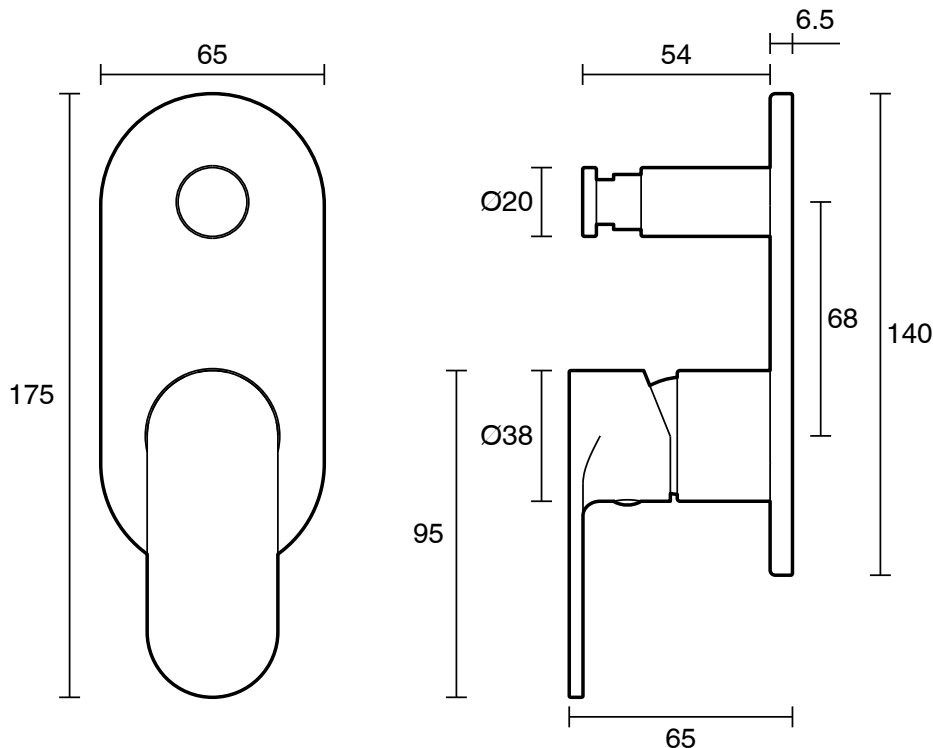

mizu

Mizu Soothe MK2 Shower Mixer with Diverter Kit Matte Black

11789

SPECIFICATIONS

Recommended Use	Residential;Commercial
Colour Finish	Matte Black
Primary Material	DR Brass
Recommended Pressure Range	150 - 500 kPa as per AS3500
Max Continuous Working Temperature (deg C)	70
Min Continuous Working Temperature (deg C)	5

WARRANTY

Residential & Commercial Use (Years)	25
Spare Parts & Labour (Years)	1

Please refer to Mizu Warranty page for full Terms and Conditions

Dimensions are nominal measurements only.

CLEANING RECOMMENDATIONS:

We recommend the use of soapy water or approved cleaners. This product should not be cleaned with abrasive materials. Damage caused by any improper treatment is not covered by the product warranty. Refer to Warranty Conditions

Disclaimer: Products in this specification manual must by regulation be installed by licensed and registered trade people. The manufacturer/distributor reserves the right to vary specifications or delete models from their range without prior notification. Dimensions are nominal measurements only. Dimensions and set-outs listed are correct at time of publication however the manufacturer/distributor takes no responsibility for printing errors.

Published 01/04/2026

To see the complete Mizu range go to www.reece.com.au

WaterMark
AS/NZS 3718
WM-022094