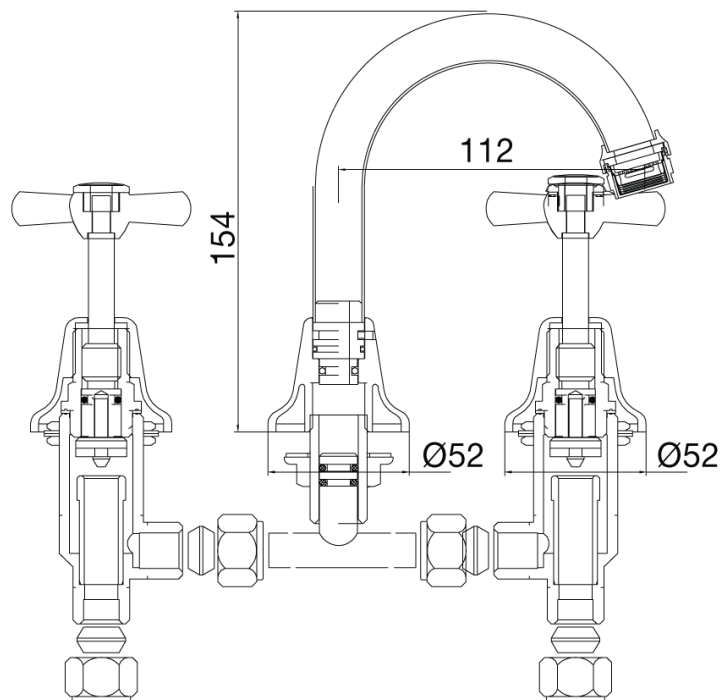

Posh Bristol Basin Set Swivel Ivory/ Chrome (4 Star)

9502198

SPECIFICATIONS

Recommended Use	Residential;Commercial
Colour Finish	Ivory;Chrome
Primary Material	DR Brass
Recommended Pressure Range	150 - 500 kPa as per AS3500
Max Continuous Working Temperature (deg C)	80
Min Continuous Working Temperature (deg C)	5
Hot Water Unit Suitability	Storage Tank;Continuous Flow

WARRANTY

Residential & Commercial Use (Years)	25
Spare Parts & Labour (Years)	1

Please refer to Posh Warranty Page for full Terms and Conditions

Dimensions are nominal measurements only.

CLEANING RECOMMENDATIONS:

We recommend the use of soapy water or approved cleaners. This product should not be cleaned with abrasive materials. Damage caused by any improper treatment is not covered by the product warranty. Refer to Warranty Conditions

Disclaimer: Products in this specification manual must by regulation be installed by licensed and registered trade people. The manufacturer/distributor reserves the right to vary specifications or delete models from their range without prior notification. Dimensions are nominal measurements only. Dimensions and set-outs listed are correct at time of publication however the manufacturer/distributor takes no responsibility for printing errors.

Published 01/04/2026

To see the complete Posh range go to www.reece.com.au