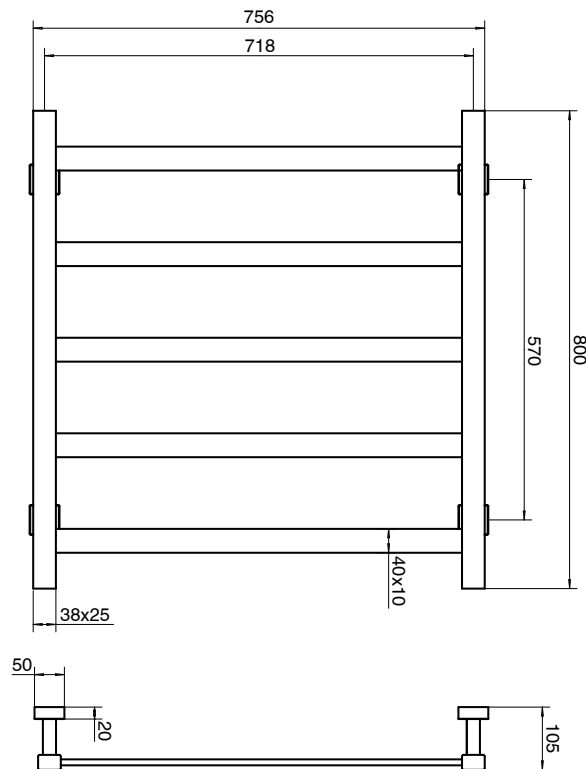

mizu

Mizu Bloc MK2 750 x 800mm Heated Towel Rail Low Voltage 24V Matte Black

9511217

SPECIFICATIONS

Recommended Use	
Colour Finish	Matte Black
Primary Material	Stainless Steel 304
Mounting	Wall
Electrical Connection Type	Hardwired
Electrical Connection Position	Bottom Right
Heating Method	Dry Element
Power Supply (V)	24V AC
IP Rating	IP45

WARRANTY

Residential & Commercial Use (Years)	10
Spare Parts & Labour (Years)	1

Please refer to Mizu Warranty page for full Terms and Conditions

Dimensions are nominal measurements only.

CLEANING RECOMMENDATIONS:

We recommend the use of soapy water or approved cleaners. This product should not be cleaned with abrasive materials. Damage caused by any improper treatment is not covered by the product warranty. Refer to Warranty Conditions

Disclaimer: Products in this specification manual must by regulation be installed by licensed and registered trade people. The manufacturer/distributor reserves the right to vary specifications or delete models from their range without prior notification. Dimensions are nominal measurements only. Dimensions and set-outs listed are correct at time of publication however the manufacturer/distributor takes no responsibility for printing errors.

Published 18/05/2026

To see the complete Mizu range go to www.reece.com.au