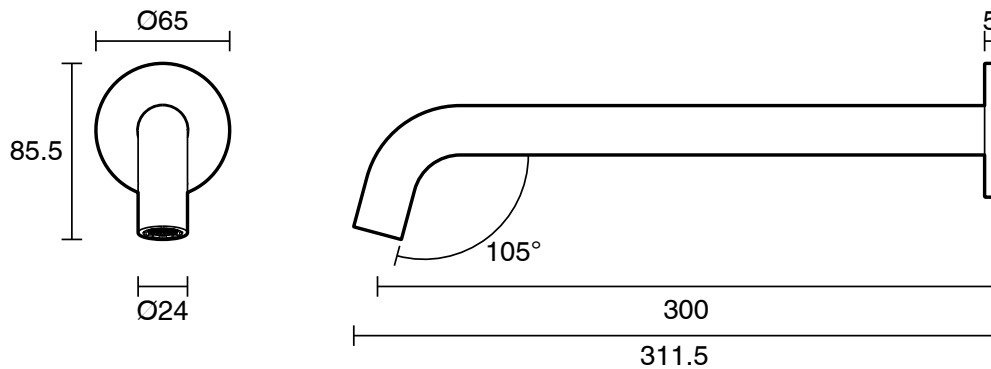

mizu

Mizu Drift Wall Basin/Bath Outlet Curve Spout 300mm Brushed Gunmetal (6 Star) Lead Free

2267272

SPECIFICATIONS	
Recommended Use	Residential;Commercial
Colour Finish	Brushed Gunmetal
Primary Material	Lead Free Brass
Recommended Pressure Range	150 - 500 kPa as per AS3500
Max Continuous Working Temperature (deg C)	65
Min Continuous Working Temperature (deg C)	5
WARRANTY	
Residential & Commercial Use (Years)	25
Spare Parts & Labour (Years)	1
<i>Please refer to Mizu Warranty page for full Terms and Conditions</i>	