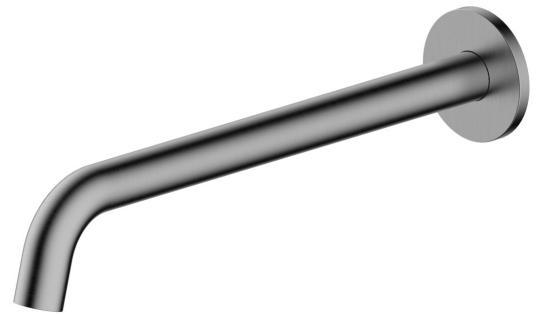

mizu

Mizu Drift Wall Basin/Bath Outlet Curve Spout 300mm Brushed Gunmetal (6 Star) Lead Free

2267272

SPECIFICATIONS	
Recommended Use	Residential;Commercial
Colour Finish	Brushed Gunmetal
Primary Material	Lead Free Brass
Recommended Pressure Range	150 - 500 kPa as per AS3500
Max Continuous Working Temperature (deg C)	65
Min Continuous Working Temperature (deg C)	5
WARRANTY	
Residential & Commercial Use (Years)	25
Spare Parts & Labour (Years)	1
<i>Please refer to Mizu Warranty page for full Terms and Conditions</i>	