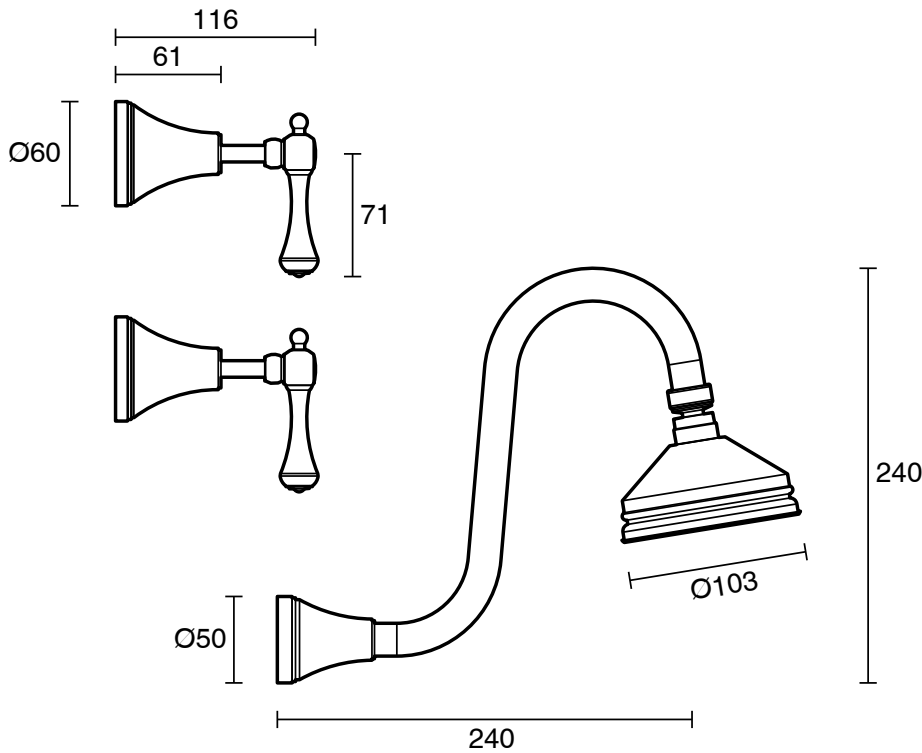

KADO

Kado Era Gooseneck Shower Set Lever Handle Brushed Nickel (3 Star)

9512099

SPECIFICATIONS

Recommended Use	Residential;Commercial
Colour	Brushed Nickel
Finish	Brushed
Material	DR Brass
Recommended Pressure Range	150 - 500 kPa
Maximum Continuous Working Temperature	80 deg C
Suitable for Storage Tank Hot Water	Yes
Suitable for Continuous Flow Hot Water	Yes
Suitable for Gravity Feed Hot Water	No

WARRANTY

Residential & Commercial Use (Years)	25
Spare Parts & Labour (Years)	1

Please refer to Kado Warranty Page for full Terms and Conditions

Dimensions are nominal measurements only.

CLEANING RECOMMENDATIONS:

We recommend the use of soapy water or approved cleaners. This product should not be cleaned with abrasive materials. Damage caused by any improper treatment is not covered by the product warranty. Refer to Warranty Conditions

Disclaimer: Products in this specification manual must by regulation be installed by licensed and registered trade people. The manufacturer/distributor reserves the right to vary specifications or delete models from their range without prior notification. Dimensions are nominal measurements only. Dimensions and set-outs listed are correct at time of publication however the manufacturer/distributor takes no responsibility for printing errors.

Published 01/04/2026

To see the complete Kado range go to www.reece.com.au