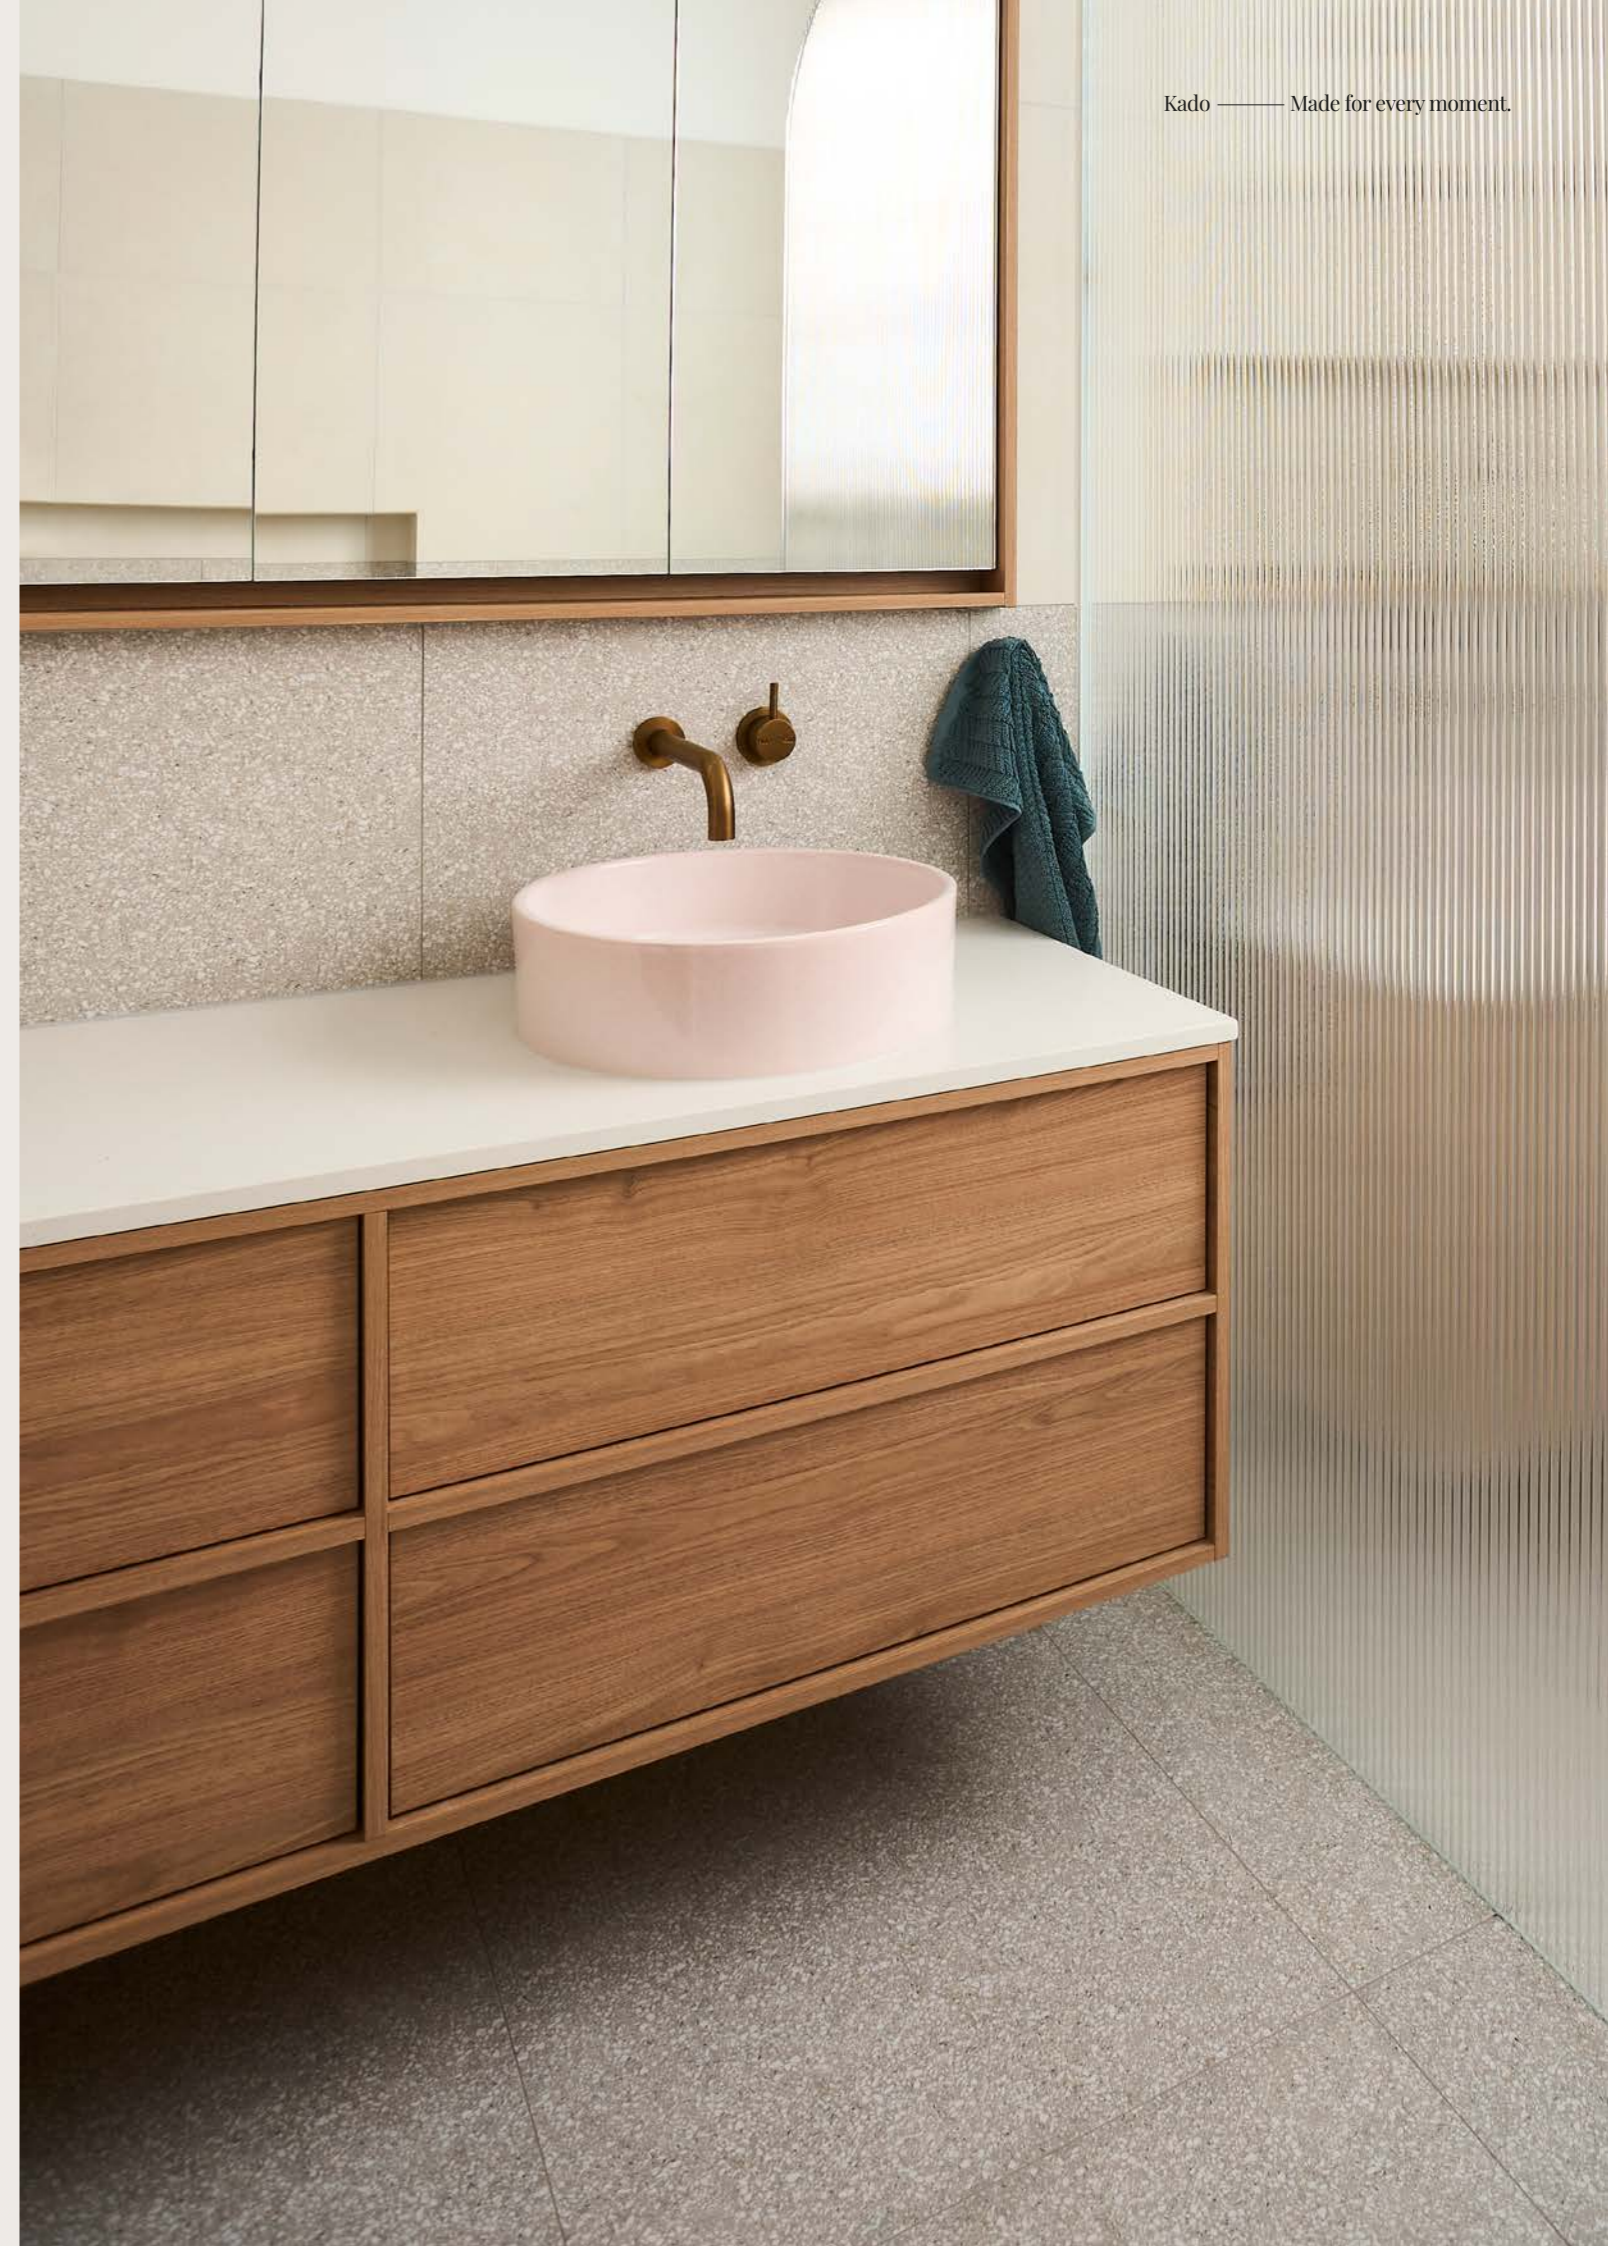

Aspect

Bold presence,
gentle refinement.

Striking the perfect balance between bold architectural forms and soft, elegant details, Aspect creates statement pieces that bring impact to any bathroom design. Incorporating diverse materials, refined textures and a considered use of colour, Aspect captures the dynamic interplay of strength and softness, beauty and functionality.