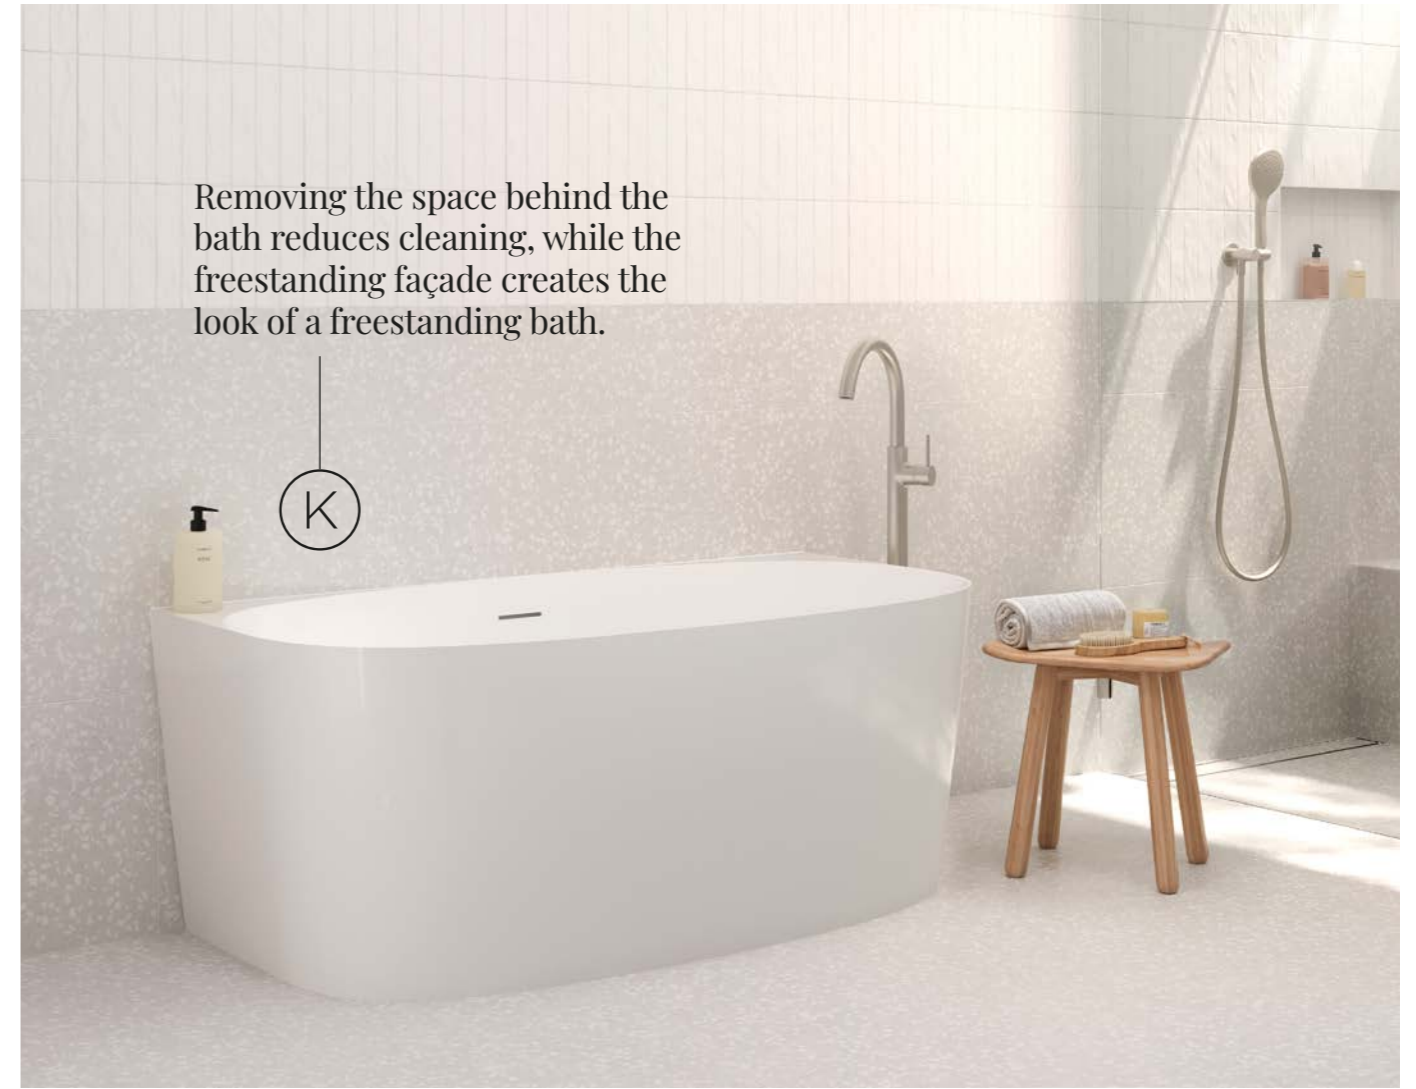

Removing the space behind the bath reduces cleaning, while the freestanding façade creates the look of a freestanding bath.

Lux Back to Wall Freestanding Bath

Lux Petite Freestanding Bath

Sanitary grade acrylic  
Length: 1500mm  
Height: 600mm  
Width: 730mm  
Available in gloss white, & black or white  
Centre off set waste

Lux Oval Freestanding Bath

Sanitary grade acrylic  
Length: 1500mm & 1700mm  
Height: 580mm  
Width: 750mm  
Available in gloss white finish  
Centre waste

Lux Back to Wall Bath

Sanitary grade acrylic  
Integrated overflow  
Length: 1500mm & 1700mm  
Height: 580mm  
Width: 750mm  
Available in gloss white or matte white finish  
Centre waste