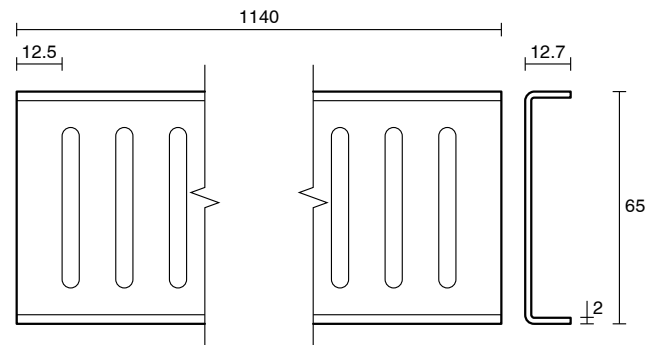

Posh Solus Tile Over Shower Tray with 1140mm Long Rear Stainless Steel Standard Channel 1500mm x 1000mm

9512268

SPECIFICATIONS

Recommended Use	Residential;Commercial
Shower Base Colour	Grey
Shower Base Material	SMC
Shower Grate Material	Stainless Steel (316 Grade)
Waste Position	Centre Rear
Shower Base Waste Size	50 mm
Weight of Shower Base	24 kg
Usage	Corner & Alcove Install

WARRANTY

Residential & Commercial Use (Years)	7
Spare Parts & Labour (Years)	1

Please refer to Posh Warranty Page for full Terms and Conditions

Dimensions are nominal measurements only.

CLEANING RECOMMENDATIONS:

We recommend the use of soapy water or approved cleaners. This product should not be cleaned with abrasive materials. Damage caused by any improper treatment is not covered by the product warranty. Refer to Warranty Conditions

Disclaimer: Products in this specification manual must by regulation be installed by licensed and registered trade people. The manufacturer/distributor reserves the right to vary specifications or delete models from their range without prior notification. Dimensions are nominal measurements only. Dimensions and set-outs listed are correct at time of publication however the manufacturer/distributor takes no responsibility for printing errors.

Published 01/04/2026

To see the complete Posh range go to www.reece.com.au