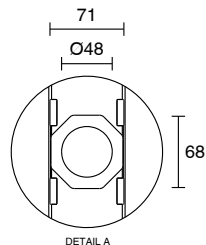

Posh Solus Tile Over Shower Tray with 1140mm Long Rear Stainless Steel Standard Channel 1500mm x 1000mm

9512268

SPECIFICATIONS

Recommended Use	Residential;Commercial
Shower Base Colour	Grey
Shower Base Material	SMC
Shower Grate Material	Stainless Steel (316 Grade)
Waste Position	Centre Rear
Shower Base Waste Size	50 mm
Weight of Shower Base	24 kg
Usage	Corner & Alcove Install

WARRANTY

Residential & Commercial Use (Years)	7
Spare Parts & Labour (Years)	1

Please refer to Posh Warranty Page for full Terms and Conditions

Dimensions are nominal measurements only.

CLEANING RECOMMENDATIONS:

We recommend the use of soapy water or approved cleaners. This product should not be cleaned with abrasive materials. Damage caused by any improper treatment is not covered by the product warranty. Refer to Warranty Conditions

Disclaimer: Products in this specification manual must by regulation be installed by licensed and registered trade people. The manufacturer/distributor reserves the right to vary specifications or delete models from their range without prior notification. Dimensions are nominal measurements only. Dimensions and set-outs listed are correct at time of publication however the manufacturer/distributor takes no responsibility for printing errors.

Published 01/04/2026

To see the complete Posh range go to www.reece.com.au