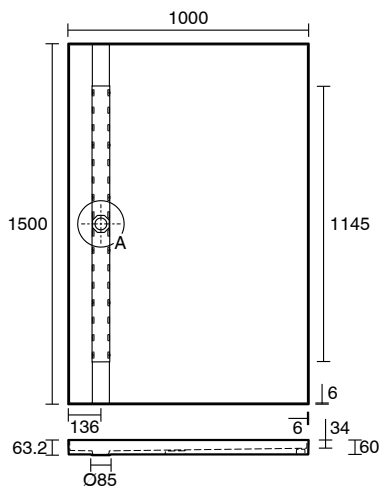

Posh Solus Tile Over Shower Tray with 1140mm Long Rear Stainless Steel Standard Channel 1500mm x 1000mm

9512268

SPECIFICATIONS

Recommended Use	Residential;Commercial
Shower Base Colour	Grey
Shower Base Material	SMC
Shower Grate Material	Stainless Steel (316 Grade)
Waste Position	Centre Rear
Shower Base Waste Size	50 mm
Weight of Shower Base	24 kg
Usage	Corner & Alcove Install

WARRANTY

Residential & Commercial Use (Years)	7
Spare Parts & Labour (Years)	1

Please refer to Posh Warranty Page for full Terms and Conditions

Dimensions are nominal measurements only.

CLEANING RECOMMENDATIONS:

We recommend the use of soapy water or approved cleaners. This product should not be cleaned with abrasive materials. Damage caused by any improper treatment is not covered by the product warranty. Refer to Warranty Conditions

Disclaimer: Products in this specification manual must by regulation be installed by licensed and registered trade people. The manufacturer/distributor reserves the right to vary specifications or delete models from their range without prior notification. Dimensions are nominal measurements only. Dimensions and set-outs listed are correct at time of publication however the manufacturer/distributor takes no responsibility for printing errors.

Published 01/04/2026

To see the complete Posh range go to www.reece.com.au