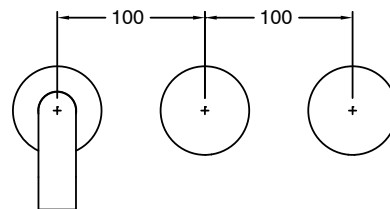

SUSSEX

Sussex Pure Wall Basin Hostess System 200mm Right Hand Matte Black (3 Star)

2281219

SPECIFICATIONS

Recommended Use	Residential;Commercial
Colour Finish	Matte Black
Primary Material	DR Brass
Recommended Pressure Range	150 - 500 kPa as per AS3500
Max Continuous Working Temperature (deg C)	65
Min Continuous Working Temperature (deg C)	1

WARRANTY

Residential Use (Years)	40
Commercial Use (Years)	10

Please refer to Sussex Warranty page for full Terms and Conditions