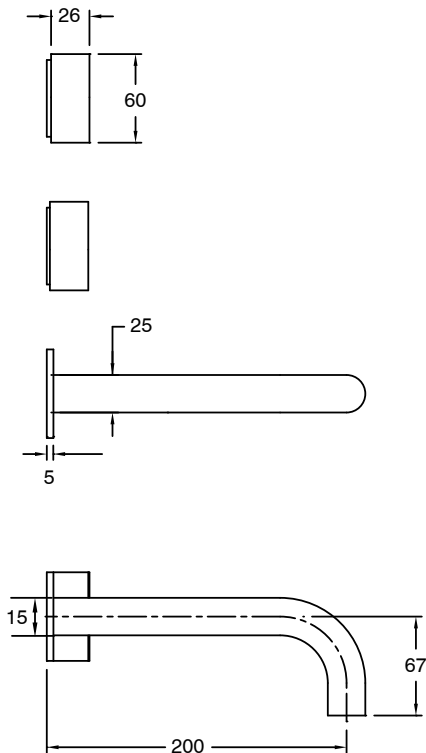

SUSSEX

Sussex Pure Wall Basin Hostess System 200mm Right Hand Matte Black (3 Star)

2281219

SPECIFICATIONS

Recommended Use	Residential;Commercial
Colour Finish	Matte Black
Primary Material	DR Brass
Recommended Pressure Range	150 - 500 kPa as per AS3500
Max Continuous Working Temperature (deg C)	65
Min Continuous Working Temperature (deg C)	1

WARRANTY

Residential Use (Years)	40
Commercial Use (Years)	10

Please refer to Sussex Warranty page for full Terms and Conditions