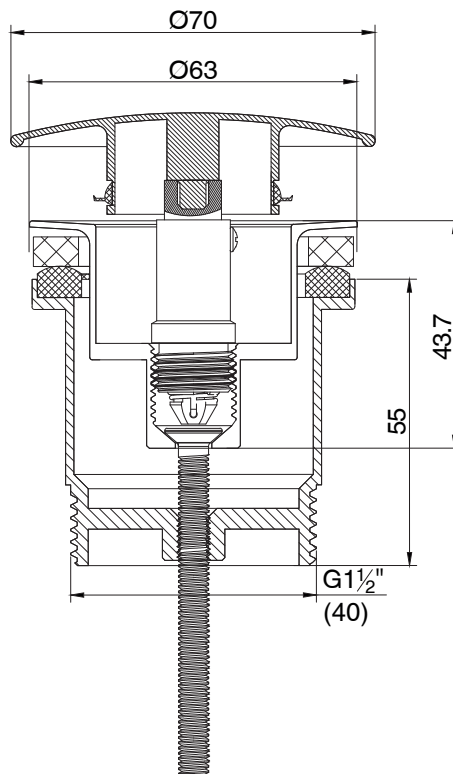

mizu

Mizu Drift Universal 40mm Dome Pop Up Plug & Waste Matte Black

2299561

SPECIFICATIONS	
Recommended Use	Residential;Commercial
Colour Finish	Matte Black
Primary Material	DR Brass
WARRANTY	
Parts Replacement Only - excludes labour costs (Years)	1
<i>Please refer to Mizu Warranty page for full Terms and Conditions</i>	

Disclaimer: Products in this specification manual must by regulation be installed by licensed and registered trade people. The manufacturer/distributor reserves the right to vary specifications or delete models from their range without prior notification. Dimensions are nominal measurements only. Dimensions and set-outs listed are correct at time of publication however the manufacturer/distributor takes no responsibility for printing errors.