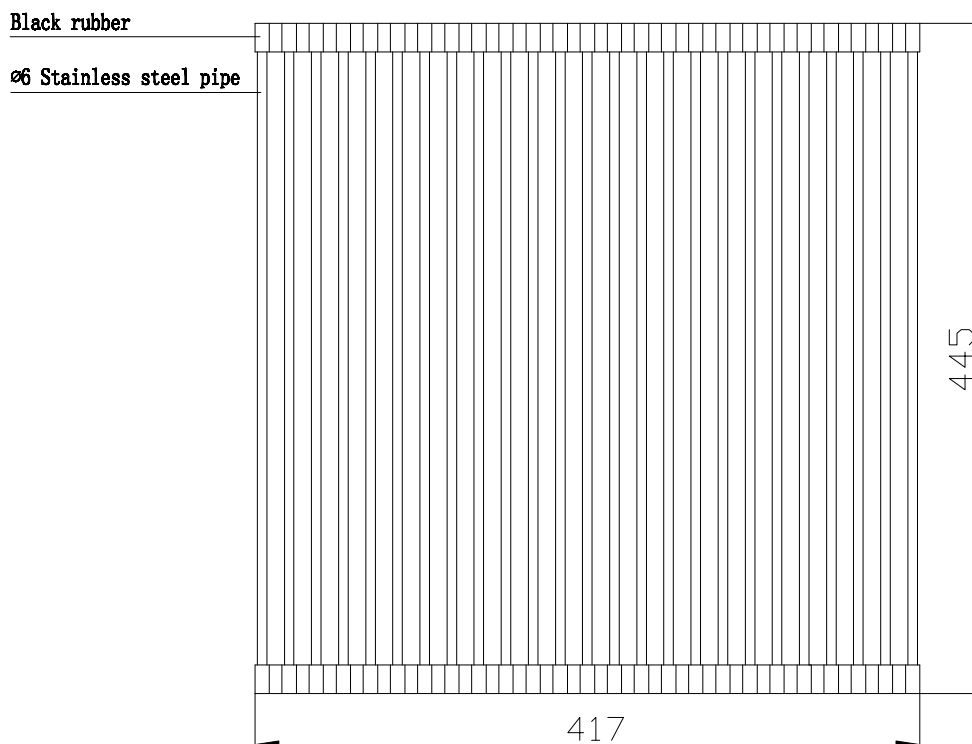

Memo Roller Mat 420mm x 445mm Brass

9512426

SPECIFICATIONS

Recommended Use	Residential;Commercial
Colour Finish	Brass
Primary Material	Stainless Steel 304

WARRANTY

Spare Parts & Labour (Years)	1

Please refer to Memo Warranty Page for full Terms and Conditions

Dimensions are nominal measurements only.

CLEANING RECOMMENDATIONS:

We recommend the use of soapy water or approved cleaners. This product should not be cleaned with abrasive materials. Damage caused by any improper treatment is not covered by the product warranty. Refer to Warranty Conditions

Disclaimer: Products in this specification manual must by regulation be installed by licensed and registered trade people. The manufacturer/distributor reserves the right to vary specifications or delete models from their range without prior notification. Dimensions are nominal measurements only. Dimensions and set-outs listed are correct at time of publication however the manufacturer/distributor takes no responsibility for printing errors.

Published 01/04/2026

To see the complete Memo range go to www.reece.com.au