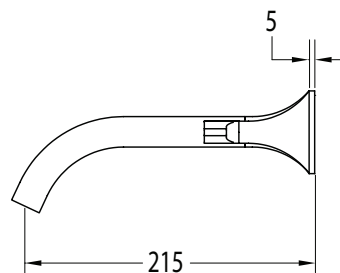

SUSSEX

Sussex Oria Wall Bath Set 215mm PVD Brushed Nickel Lead Free

50945

SPECIFICATIONS

Recommended Use	Residential;Commercial
Colour Finish	Brushed Nickel
Primary Material	Lead Free Brass
Recommended Pressure Range	150 - 500 kPa as per AS3500
Max Continuous Working Temperature (deg C)	65
Min Continuous Working Temperature (deg C)	1

WARRANTY

Residential Use (Years)	40
Commercial Use (Years)	10

Please refer to Sussex Warranty page for full Terms and Conditions

Dimensions are nominal measurements only.

CLEANING RECOMMENDATIONS:

We recommend the use of soapy water or approved cleaners. This product should not be cleaned with abrasive materials. Damage caused by any improper treatment is not covered by the product warranty. Refer to Warranty Conditions

Disclaimer: Products in this specification manual must by regulation be installed by licensed and registered trade people. The manufacturer/distributor reserves the right to vary specifications or delete models from their range without prior notification. Dimensions are nominal measurements only. Dimensions and set-outs listed are correct at time of publication however the manufacturer/distributor takes no responsibility for printing errors.

Published 12/05/2026

To see the complete Sussex range go to www.reece.com.au