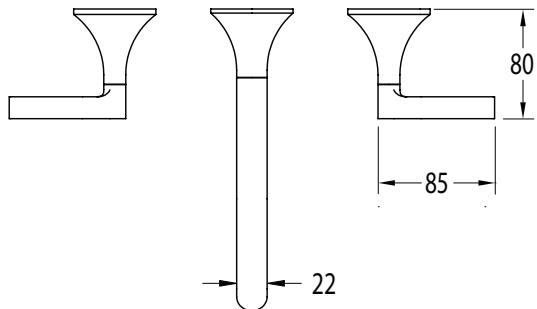

SUSSEX

Sussex Oria Wall Bath Set 215mm PVD Brushed Nickel Lead Free

50945

SPECIFICATIONS

Recommended Use	Residential;Commercial
Colour Finish	Brushed Nickel
Primary Material	Lead Free Brass
Recommended Pressure Range	150 - 500 kPa as per AS3500
Max Continuous Working Temperature (deg C)	65
Min Continuous Working Temperature (deg C)	1

WARRANTY

Residential Use (Years)	40
Commercial Use (Years)	10

Please refer to Sussex Warranty page for full Terms and Conditions

Dimensions are nominal measurements only.

CLEANING RECOMMENDATIONS:

We recommend the use of soapy water or approved cleaners. This product should not be cleaned with abrasive materials. Damage caused by any improper treatment is not covered by the product warranty. Refer to Warranty Conditions

Disclaimer: Products in this specification manual must by regulation be installed by licensed and registered trade people. The manufacturer/distributor reserves the right to vary specifications or delete models from their range without prior notification. Dimensions are nominal measurements only. Dimensions and set-outs listed are correct at time of publication however the manufacturer/distributor takes no responsibility for printing errors.

Published 12/05/2026

To see the complete Sussex range go to www.reece.com.au