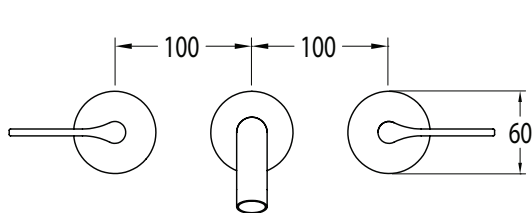

SUSSEX

Sussex Oria Wall Bath Set 215mm PVD Brushed Nickel Lead Free

50945

SPECIFICATIONS

Recommended Use	Residential;Commercial
Colour Finish	Brushed Nickel
Primary Material	Lead Free Brass
Recommended Pressure Range	150 - 500 kPa as per AS3500
Max Continuous Working Temperature (deg C)	65
Min Continuous Working Temperature (deg C)	1

WARRANTY

Residential Use (Years)	40
Commercial Use (Years)	10

Please refer to Sussex Warranty page for full Terms and Conditions

Dimensions are nominal measurements only.

CLEANING RECOMMENDATIONS:

We recommend the use of soapy water or approved cleaners. This product should not be cleaned with abrasive materials. Damage caused by any improper treatment is not covered by the product warranty. Refer to Warranty Conditions

Disclaimer: Products in this specification manual must by regulation be installed by licensed and registered trade people. The manufacturer/distributor reserves the right to vary specifications or delete models from their range without prior notification. Dimensions are nominal measurements only. Dimensions and set-outs listed are correct at time of publication however the manufacturer/distributor takes no responsibility for printing errors.

Published 12/05/2026

To see the complete Sussex range go to www.reece.com.au