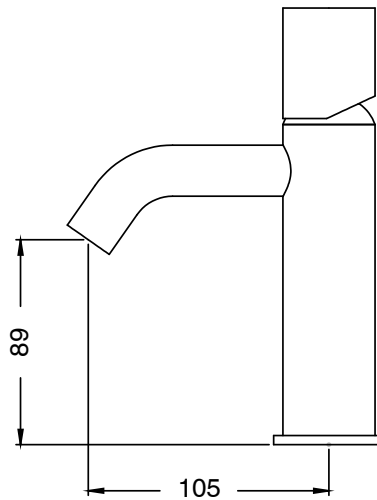

SUSSEX

Sussex Pure Basin Mixer Curved Spout PVD Brushed Gunmetal (5 Star) Lead Free

46932

SPECIFICATIONS	
Recommended Use	Residential;Commercial
Colour Finish	Brushed Gunmetal
Primary Material	Lead Free Brass
Recommended Pressure Range	150 - 500 kPa as per AS3500
Max Continuous Working Temperature (deg C)	65
Min Continuous Working Temperature (deg C)	1
WARRANTY	
Residential Use (Years)	40
Commercial Use (Years)	10
<i>Please refer to Sussex Warranty page for full Terms and Conditions</i>	