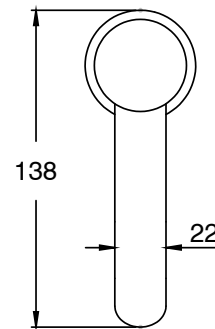

SUSSEX

Sussex Pure Basin Mixer Curved Spout PVD Brushed Gunmetal (5 Star) Lead Free

46932

SPECIFICATIONS	
Recommended Use	Residential;Commercial
Colour Finish	Brushed Gunmetal
Primary Material	Lead Free Brass
Recommended Pressure Range	150 - 500 kPa as per AS3500
Max Continuous Working Temperature (deg C)	65
Min Continuous Working Temperature (deg C)	1
WARRANTY	
Residential Use (Years)	40
Commercial Use (Years)	10
<i>Please refer to Sussex Warranty page for full Terms and Conditions</i>	

Disclaimer: Products in this specification manual must by regulation be installed by licensed and registered trade people. The manufacturer/distributor reserves the right to vary specifications or delete models from their range without prior notification. Dimensions are nominal measurements only. Dimensions and set-outs listed are correct at time of publication however the manufacturer/distributor takes no responsibility for printing errors.