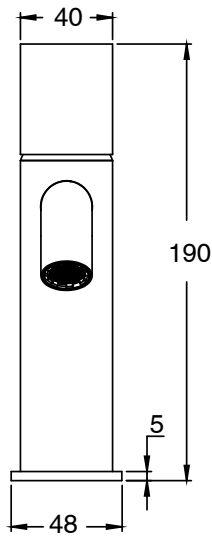

SUSSEX

Sussex Pure Basin Mixer Curved Spout PVD Brushed Gunmetal (5 Star) Lead Free

46932

SPECIFICATIONS	
Recommended Use	Residential;Commercial
Colour Finish	Brushed Gunmetal
Primary Material	Lead Free Brass
Recommended Pressure Range	150 - 500 kPa as per AS3500
Max Continuous Working Temperature (deg C)	65
Min Continuous Working Temperature (deg C)	1
WARRANTY	
Residential Use (Years)	40
Commercial Use (Years)	10
<i>Please refer to Sussex Warranty page for full Terms and Conditions</i>	