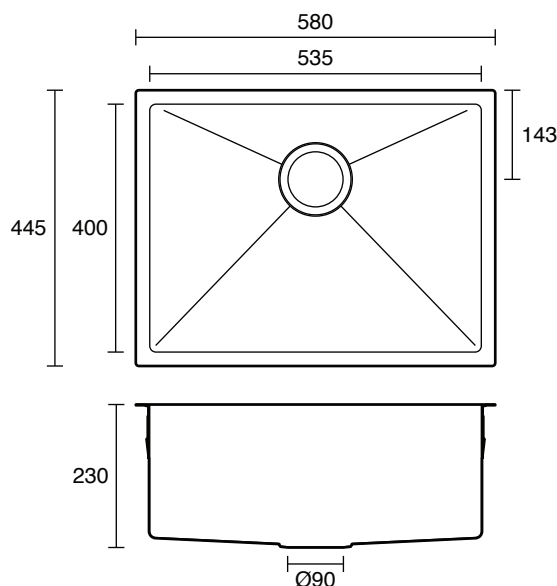

Dimensions are nominal measurements only.

CLEANING RECOMMENDATIONS:

We recommend the use of soapy water or approved cleaners. This product should not be cleaned with abrasive materials. Damage caused by any improper treatment is not covered by the product warranty. Refer to Warranty Conditions

Disclaimer: Products in this specification manual must by regulation be installed by licensed and registered trade people. The manufacturer/distributor reserves the right to vary specifications or delete models from their range without prior notification. Dimensions are nominal measurements only. Dimensions and set-outs listed are correct at time of publication however the manufacturer/distributor takes no responsibility for printing errors.

Published 01/04/2026

To see the complete Memo range go to www.reece.com.au