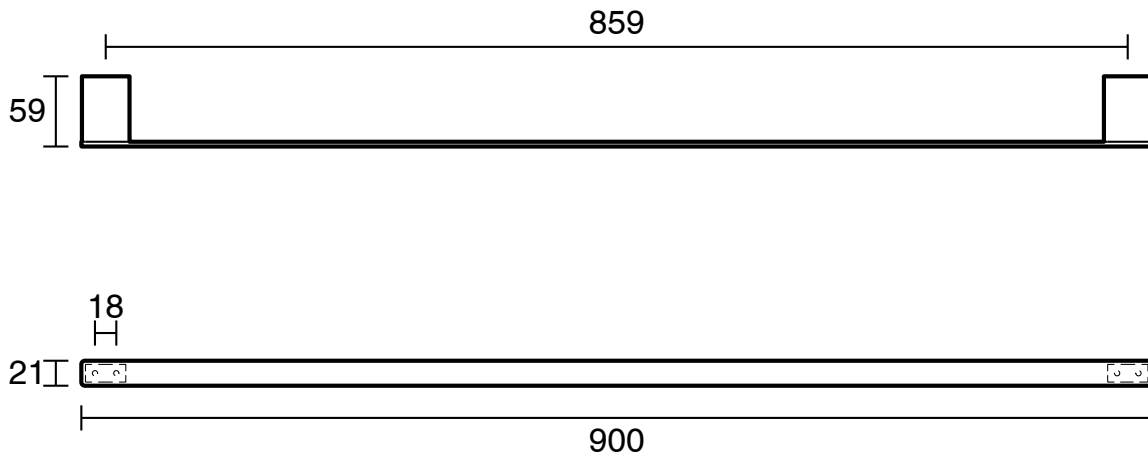

mizu

Mizu Bloc Single Towel Rail 900mm Chrome

30254

SPECIFICATIONS

Recommended Use	Residential;Commercial
Colour Finish	Polished Chrome
Primary Material	Stainless Steel

WARRANTY

Residential & Commercial Use (Years)	25
Spare Parts & Labour (Years)	1

Please refer to Mizu Warranty page for full Terms and Conditions

Dimensions are nominal measurements only.

CLEANING RECOMMENDATIONS:

We recommend the use of soapy water or approved cleaners. This product should not be cleaned with abrasive materials. Damage caused by any improper treatment is not covered by the product warranty. Refer to Warranty Conditions

Disclaimer: Products in this specification manual must by regulation be installed by licensed and registered trade people. The manufacturer/distributor reserves the right to vary specifications or delete models from their range without prior notification. Dimensions are nominal measurements only. Dimensions and set-outs listed are correct at time of publication however the manufacturer/distributor takes no responsibility for printing errors.

Published 01/04/2026

To see the complete Mizu range go to www.reece.com.au