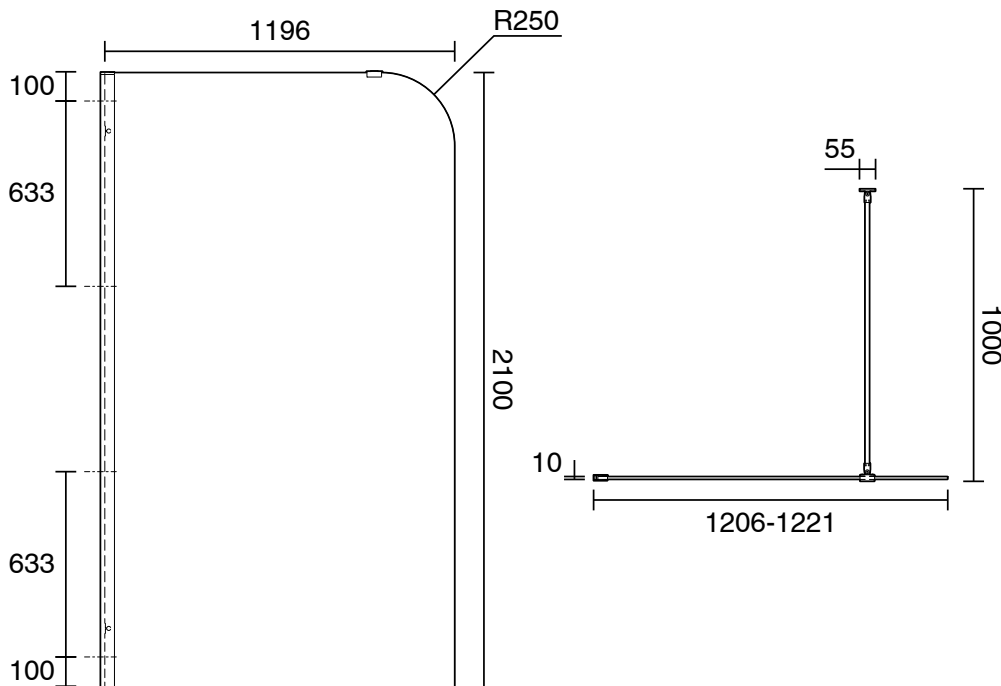

KADO

Kado Lux Frameless Curved Panel with Wall Channel Clear Glass 1200mm Chrome

1710062

SPECIFICATIONS

Recommended Use	Residential;Commercial
Colour Finish	Polished Chrome;Clear
Primary Material	Glass
Frame Configuration	Frameless
Screen Shape	Curved
Screen Appearance	Clear
Screen Fixing	Channel
Mounting	Wall

WARRANTY

Residential & Commercial Use (Years)	7
Spare Parts & Labour (Years)	1

Please refer to Kado Warranty Page for full Terms and Conditions

Dimensions are nominal measurements only.

CLEANING RECOMMENDATIONS:

We recommend the use of soapy water or approved cleaners. This product should not be cleaned with abrasive materials. Damage caused by any improper treatment is not covered by the product warranty. Refer to Warranty Conditions

Disclaimer: Products in this specification manual must by regulation be installed by licensed and registered trade people. The manufacturer/distributor reserves the right to vary specifications or delete models from their range without prior notification. Dimensions are nominal measurements only. Dimensions and set-outs listed are correct at time of publication however the manufacturer/distributor takes no responsibility for printing errors.

Published 01/04/2026

To see the complete Kado range go to www.reece.com.au