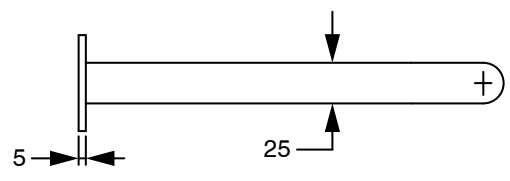

SUSSEX

**Sussex Pure Progressive Wall Basin Mixer Tap System 250mm with Linear Textured Handle
PVD Matte Black (3 Star)
9511351**

SPECIFICATIONS

Recommended Use	Residential;Commercial
Colour Finish	Matte Black
Primary Material	DR Brass
Recommended Pressure Range	150 - 500 kPa as per AS3500
Max Continuous Working Temperature (deg C)	65
Min Continuous Working Temperature (deg C)	1

WARRANTY

Residential Use (Years)	40
Commercial Use (Years)	10

Please refer to Sussex Warranty page for full Terms and Conditions

Dimensions are nominal measurements only.

CLEANING RECOMMENDATIONS:

We recommend the use of soapy water or approved cleaners. This product should not be cleaned with abrasive materials. Damage caused by any improper treatment is not covered by the product warranty. Refer to Warranty Conditions

Disclaimer: Products in this specification manual must by regulation be installed by licensed and registered trade people. The manufacturer/distributor reserves the right to vary specifications or delete models from their range without prior notification. Dimensions are nominal measurements only. Dimensions and set-outs listed are correct at time of publication however the manufacturer/distributor takes no responsibility for printing errors.

Published 01/04/2026

To see the complete Sussex range go to www.reece.com.au