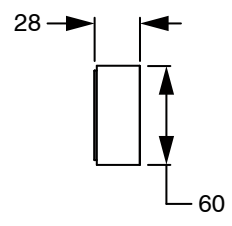

SUSSEX

**Sussex Pure Progressive Wall Basin Mixer Tap System 250mm with Linear Textured Handle
PVD Matte Black (3 Star)
9511351**

SPECIFICATIONS

Recommended Use	Residential;Commercial
Colour Finish	Matte Black
Primary Material	DR Brass
Recommended Pressure Range	150 - 500 kPa as per AS3500
Max Continuous Working Temperature (deg C)	65
Min Continuous Working Temperature (deg C)	1

WARRANTY

Residential Use (Years)	40
Commercial Use (Years)	10

Please refer to Sussex Warranty page for full Terms and Conditions