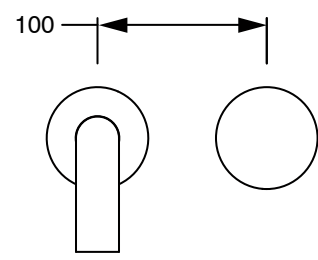

SUSSEX

**Sussex Pure Progressive Wall Basin Mixer Tap System 250mm with Linear Textured Handle
PVD Matte Black (3 Star)
9511351**

SPECIFICATIONS

Recommended Use	Residential;Commercial
Colour Finish	Matte Black
Primary Material	DR Brass
Recommended Pressure Range	150 - 500 kPa as per AS3500
Max Continuous Working Temperature (deg C)	65
Min Continuous Working Temperature (deg C)	1

WARRANTY

Residential Use (Years)	40
Commercial Use (Years)	10

Please refer to Sussex Warranty page for full Terms and Conditions

Dimensions are nominal measurements only.

CLEANING RECOMMENDATIONS:

We recommend the use of soapy water or approved cleaners. This product should not be cleaned with abrasive materials. Damage caused by any improper treatment is not covered by the product warranty. Refer to Warranty Conditions

Disclaimer: Products in this specification manual must by regulation be installed by licensed and registered trade people. The manufacturer/distributor reserves the right to vary specifications or delete models from their range without prior notification. Dimensions are nominal measurements only. Dimensions and set-outs listed are correct at time of publication however the manufacturer/distributor takes no responsibility for printing errors.

Published 01/04/2026

To see the complete Sussex range go to www.reece.com.au