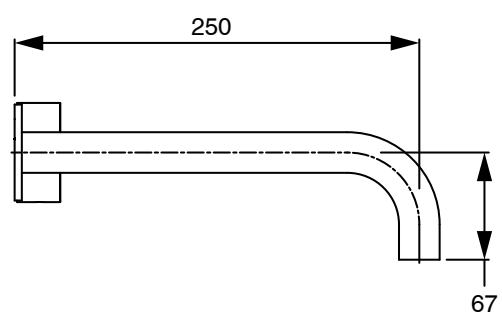

SUSSEX

**Sussex Pure Progressive Wall Basin Mixer Tap System 250mm with Linear Textured Handle
PVD Matte Black (3 Star)
9511351**

SPECIFICATIONS

Recommended Use	Residential;Commercial
Colour Finish	Matte Black
Primary Material	DR Brass
Recommended Pressure Range	150 - 500 kPa as per AS3500
Max Continuous Working Temperature (deg C)	65
Min Continuous Working Temperature (deg C)	1

WARRANTY

Residential Use (Years)	40
Commercial Use (Years)	10

Please refer to Sussex Warranty page for full Terms and Conditions

Dimensions are nominal measurements only.

CLEANING RECOMMENDATIONS:

We recommend the use of soapy water or approved cleaners. This product should not be cleaned with abrasive materials. Damage caused by any improper treatment is not covered by the product warranty. Refer to Warranty Conditions

Disclaimer: Products in this specification manual must by regulation be installed by licensed and registered trade people. The manufacturer/distributor reserves the right to vary specifications or delete models from their range without prior notification. Dimensions are nominal measurements only. Dimensions and set-outs listed are correct at time of publication however the manufacturer/distributor takes no responsibility for printing errors.

Published 01/04/2026

To see the complete Sussex range go to www.reece.com.au