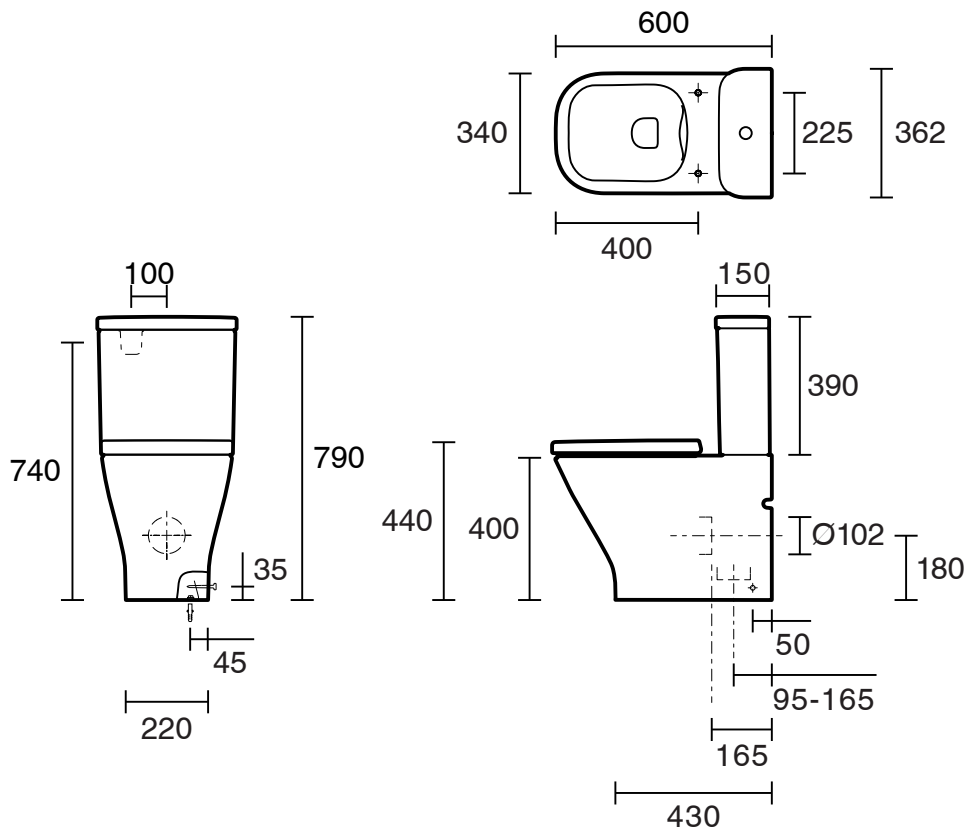

Roca The Gap Square Close Coupled Back to Wall Back Inlet Soft Close Quick Release Toilet Seat

9508053

SPECIFICATIONS

Recommended Use	Residential;Commercial
Rim Configuration	Rimless
Pan Outlet Type	P Trap;S Trap
Pan Material	Vitreous China
Pan Weight (kg)	25
Toilet Seat Type	Soft Close;Quick Release
Toilet Seat Material	Urea

WARRANTY

Residential & Commercial Use (Years)	25
Spare Parts & Labour (Years)	1

Please refer to Roca Warranty page for full Terms and Conditions

Dimensions are nominal measurements only.

CLEANING RECOMMENDATIONS:

We recommend the use of soapy water or approved cleaners. This product should not be cleaned with abrasive materials. Damage caused by any improper treatment is not covered by the product warranty. Refer to Warranty Conditions

Disclaimer: Products in this specification manual must by regulation be installed by licensed and registered trade people. The manufacturer/distributor reserves the right to vary specifications or delete models from their range without prior notification. Dimensions are nominal measurements only. Dimensions and set-outs listed are correct at time of publication however the manufacturer/distributor takes no responsibility for printing errors.

Published 22/05/2026

To see the complete Roca range go to
www.reece.com.au