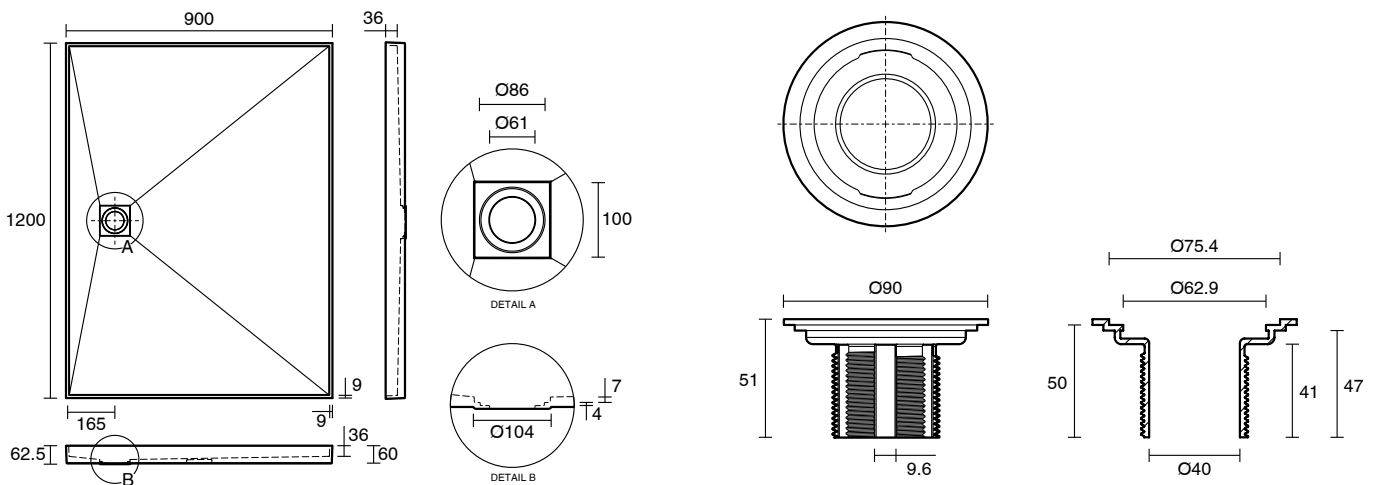

Posh Solus Tile Over Shower Tray with Rear Stainless Steel Round Floor Waste 1200mm x 900mm

9512236

SPECIFICATIONS

Recommended Use	Residential;Commercial
Shower Base Colour	Grey
Shower Base Material	SMC
Shower Grate Material	Stainless Steel (316 Grade)
Waste Position	Centre Rear
Shower Base Waste Size	50 mm
Weight of Shower Base	22 kg
Usage	Corner & Alcove Install

WARRANTY

Residential & Commercial Use (Years)	7
Spare Parts & Labour (Years)	1

Please refer to Posh Warranty Page for full Terms and Conditions

Dimensions are nominal measurements only.

CLEANING RECOMMENDATIONS:

We recommend the use of soapy water or approved cleaners. This product should not be cleaned with abrasive materials. Damage caused by any improper treatment is not covered by the product warranty. Refer to Warranty Conditions

Disclaimer: Products in this specification manual must by regulation be installed by licensed and registered trade people. The manufacturer/distributor reserves the right to vary specifications or delete models from their range without prior notification. Dimensions are nominal measurements only. Dimensions and set-outs listed are correct at time of publication however the manufacturer/distributor takes no responsibility for printing errors.

Published 01/04/2026

To see the complete Posh range go to www.reece.com.au