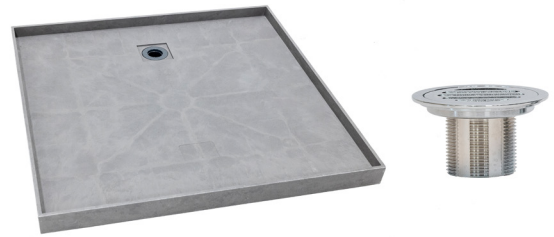

Posh Solus Tile Over Shower Tray with Rear Stainless Steel Round Floor Waste 1200mm x 900mm

9512236

SPECIFICATIONS

Recommended Use	Residential;Commercial
Shower Base Colour	Grey
Shower Base Material	SMC
Shower Grate Material	Stainless Steel (316 Grade)
Waste Position	Centre Rear
Shower Base Waste Size	50 mm
Weight of Shower Base	22 kg
Usage	Corner & Alcove Install

WARRANTY

Residential & Commercial Use (Years)	7
Spare Parts & Labour (Years)	1

Please refer to Posh Warranty Page for full Terms and Conditions

Dimensions are nominal measurements only.

CLEANING RECOMMENDATIONS:

We recommend the use of soapy water or approved cleaners. This product should not be cleaned with abrasive materials. Damage caused by any improper treatment is not covered by the product warranty. Refer to Warranty Conditions

Disclaimer: Products in this specification manual must by regulation be installed by licensed and registered trade people. The manufacturer/distributor reserves the right to vary specifications or delete models from their range without prior notification. Dimensions are nominal measurements only. Dimensions and set-outs listed are correct at time of publication however the manufacturer/distributor takes no responsibility for printing errors.

Published 01/04/2026

To see the complete Posh range go to www.reece.com.au