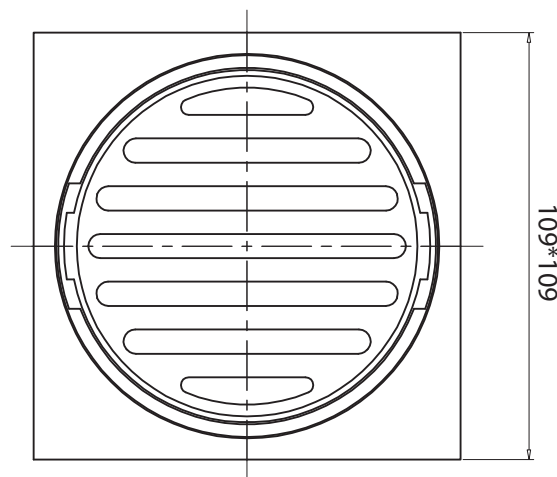

mizu

Mizu Drift Brass Trapscrew Grate Square 100mm Brushed Brass

9512361

SPECIFICATIONS

Recommended Use	Residential;Commercial
Colour Finish	Brushed Brass
Primary Material	DR Brass

WARRANTY

Parts Replacement Only - excludes labour costs (Years)	1

Please refer to Mizu Warranty page for full Terms and Conditions

Dimensions are nominal measurements only.

CLEANING RECOMMENDATIONS:

We recommend the use of soapy water or approved cleaners. This product should not be cleaned with abrasive materials. Damage caused by any improper treatment is not covered by the product warranty. Refer to Warranty Conditions

Disclaimer: Products in this specification manual must by regulation be installed by licensed and registered trade people. The manufacturer/distributor reserves the right to vary specifications or delete models from their range without prior notification. Dimensions are nominal measurements only. Dimensions and set-outs listed are correct at time of publication however the manufacturer/distributor takes no responsibility for printing errors.

Published 01/04/2026

To see the complete Mizu range go to www.reece.com.au