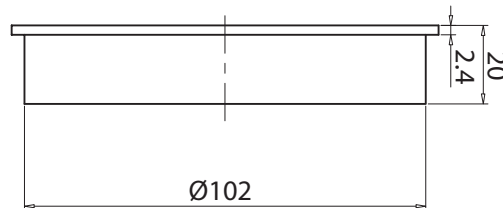

mizu

Mizu Drift Brass Trapscrew Grate Square 100mm Brushed Brass

9512361

SPECIFICATIONS

Recommended Use	Residential;Commercial
Colour Finish	Brushed Brass
Primary Material	DR Brass

WARRANTY

Parts Replacement Only - excludes labour costs (Years)	1

Please refer to Mizu Warranty page for full Terms and Conditions

Dimensions are nominal measurements only.

CLEANING RECOMMENDATIONS:

We recommend the use of soapy water or approved cleaners. This product should not be cleaned with abrasive materials. Damage caused by any improper treatment is not covered by the product warranty. Refer to Warranty Conditions

Disclaimer: Products in this specification manual must by regulation be installed by licensed and registered trade people. The manufacturer/distributor reserves the right to vary specifications or delete models from their range without prior notification. Dimensions are nominal measurements only. Dimensions and set-outs listed are correct at time of publication however the manufacturer/distributor takes no responsibility for printing errors.

Published 01/04/2026

To see the complete Mizu range go to www.reece.com.au