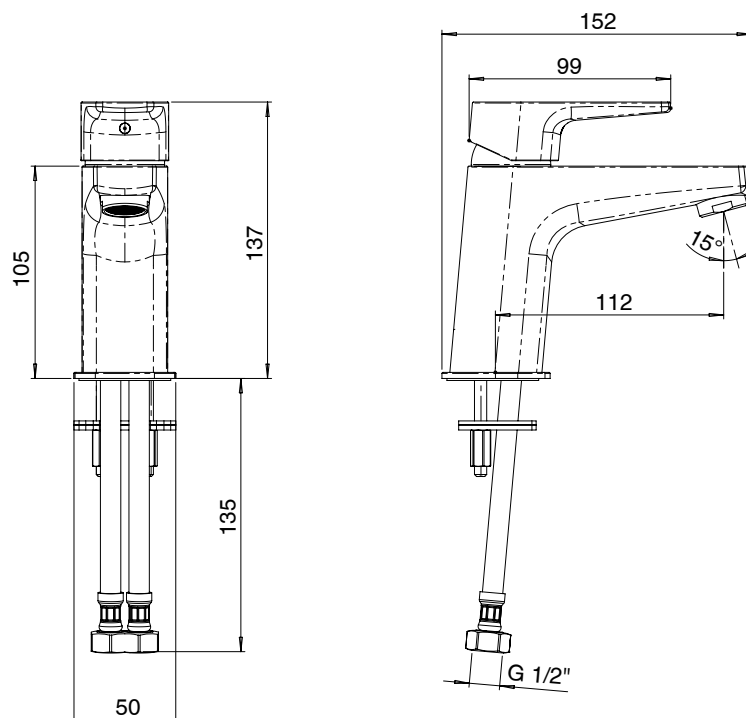

Posh Solus MK3 Basin Mixer Tap Matte Black (4 Star)

2264811

SPECIFICATIONS

Recommended Use	Residential;Commercial
Colour	Matte Black
Finish	Matte
Material	DR Brass
Recommended Pressure Range	150 - 500 kPa
Maximum Continuous Working Temperature	65 deg C
Suitable for Storage Tank Hot Water	Yes
Suitable for Continuous Flow Hot Water	Yes
Suitable for Gravity Feed Hot Water	No

WARRANTY

Residential & Commercial Use (Years)	25
Spare Parts & Labour (Years)	1

Please refer to Posh Warranty Page for full Terms and Conditions

Dimensions are nominal measurements only.

CLEANING RECOMMENDATIONS:

We recommend the use of soapy water or approved cleaners. This product should not be cleaned with abrasive materials. Damage caused by any improper treatment is not covered by the product warranty. Refer to Warranty Conditions

Disclaimer: Products in this specification manual must by regulation be installed by licensed and registered trade people. The manufacturer/distributor reserves the right to vary specifications or delete models from their range without prior notification. Dimensions are nominal measurements only. Dimensions and set-outs listed are correct at time of publication however the manufacturer/distributor takes no responsibility for printing errors.

Published 01/04/2026

To see the complete Posh range go to
www.reece.com.au