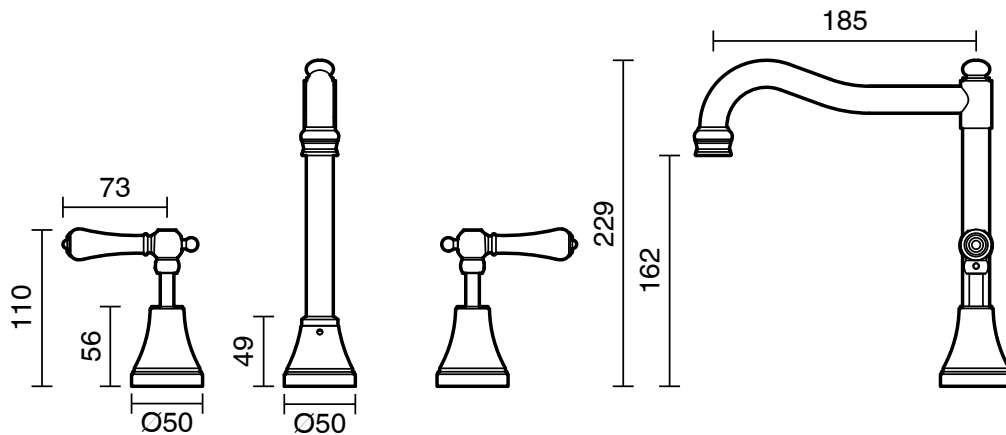

KADO

Kado Era Swivel Hob English Sink Set Lever Porcelain Handle Chrome (5 Star)

2263708

SPECIFICATIONS

Recommended Use	Residential;Commercial
Colour	Chrome with Porcelain Handles
Finish	Polished
Material	DR Brass
Recommended Pressure Range	150 - 500 kPa
Maximum Continuous Working Temperature	80 deg C
Suitable for Storage Tank Hot Water	Yes
Suitable for Continuous Flow Hot Water	Yes
Suitable for Gravity Feed Hot Water	No

WARRANTY

Residential & Commercial Use (Years)	25
Spare Parts & Labour (Years)	1

Please refer to Kado Warranty Page for full Terms and Conditions