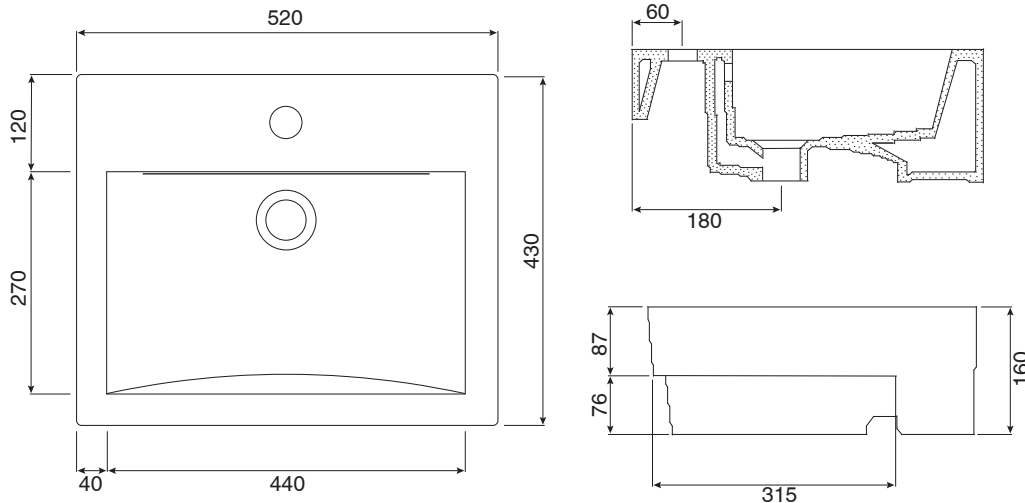

CLEANING RECOMMENDATIONS:

We recommend the use of soapy water or approved cleaners. This product should not be cleaned with abrasive materials. Damage caused by any improper treatment is not covered by the product warranty. Refer to Warranty Conditions.

Dimensions are nominal measurements only.

Disclaimer: Products in this specification manual must by regulation be installed by licensed and registered trade people. The manufacturer/distributor reserves the right to vary specifications or delete models from their range without prior notification. Dimensions are nominal measurements only. Dimensions and set-outs listed are correct at time of publication however the manufacturer/distributor takes no responsibility for printing errors.

Published 01/04/2026