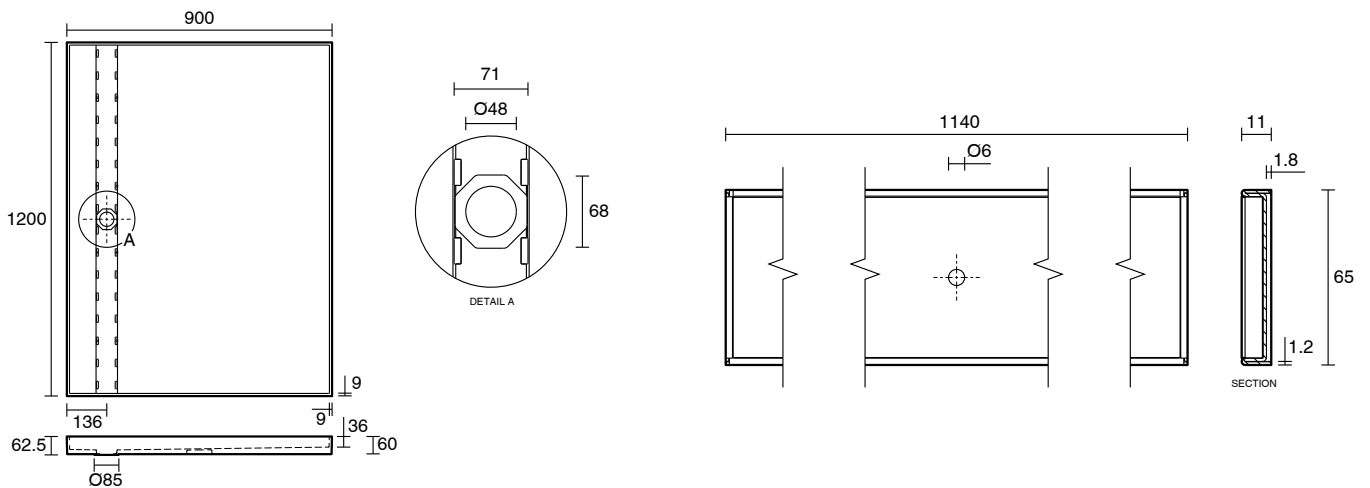

Posh Solus Tile Over Shower Tray with 1140mm Long Rear Stainless Steel Tile Insert Channel Suits Tiles up to 8mm (For 3 Wall / Alcove Install) 1200mm x 900mm

9512250

SPECIFICATIONS

Recommended Use	Residential;Commercial
Shower Base Colour	Grey
Shower Base Material	SMC
Shower Grate Material	Stainless Steel (316 Grade)
Waste Position	Centre Rear
Shower Base Waste Size	50 mm
Weight of Shower Base	22 kg
Usage	Alcove Install

WARRANTY

Residential & Commercial Use (Years)	7
Spare Parts & Labour (Years)	1

Please refer to Posh Warranty Page for full Terms and Conditions

Dimensions are nominal measurements only.

CLEANING RECOMMENDATIONS:

We recommend the use of soapy water or approved cleaners. This product should not be cleaned with abrasive materials. Damage caused by any improper treatment is not covered by the product warranty. Refer to Warranty Conditions

Disclaimer: Products in this specification manual must by regulation be installed by licensed and registered trade people. The manufacturer/distributor reserves the right to vary specifications or delete models from their range without prior notification. Dimensions are nominal measurements only. Dimensions and set-outs listed are correct at time of publication however the manufacturer/distributor takes no responsibility for printing errors.

Published 01/04/2026

To see the complete Posh range go to
www.reece.com.au