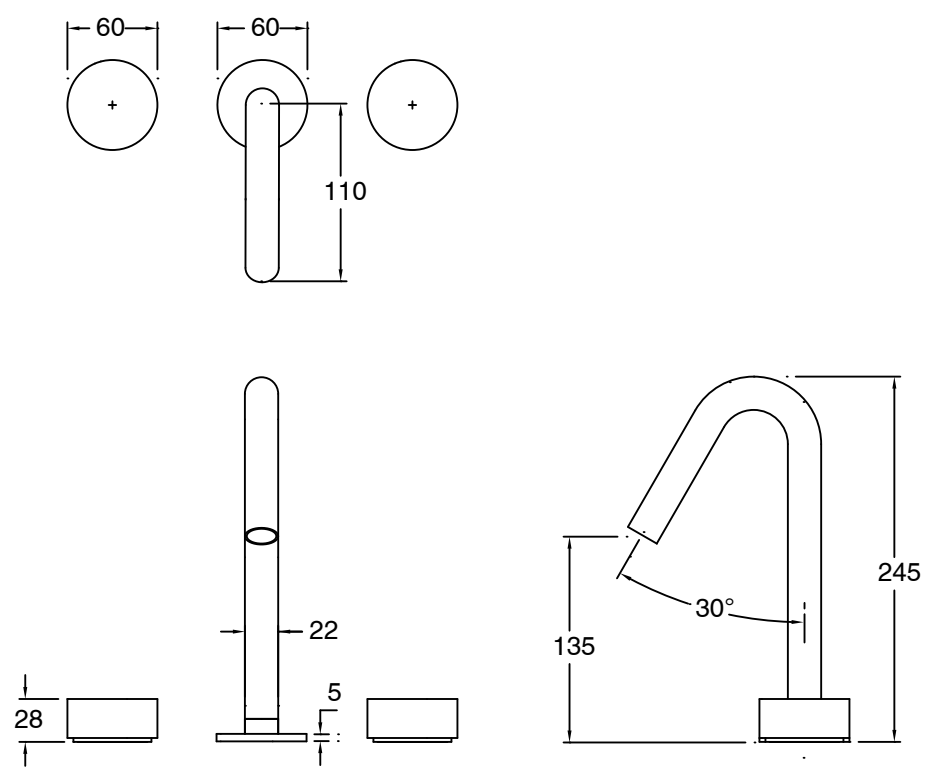

## Sussex Pure Basin Set with Diamond Textured Handles PVD Brushed Gunmetal (5 Star)

9511675

SPECIFICATIONS	
Recommended Use	Residential;Commercial
Colour Finish	Brushed Smoke Gunmetal
Primary Material	DR Brass
Recommended Pressure Range	150 - 500 kPa as per AS3500
Max Continuous Working Temperature (deg C)	65
Min Continuous Working Temperature (deg C)	1
WARRANTY	
Residential Use (Years)	40
Commercial Use (Years)	10
<i>Please refer to Sussex Warranty page for full Terms and Conditions</i>	

Dimensions are nominal measurements only.

**Disclaimer:** Products in this specification manual must by regulation be installed by licensed and registered trade people. The manufacturer/distributor reserves the right to vary specifications or delete models from their range without prior notification. Dimensions are nominal measurements only. Dimensions and set-outs listed are correct at time of publication however the manufacturer/distributor takes no responsibility for printing errors.