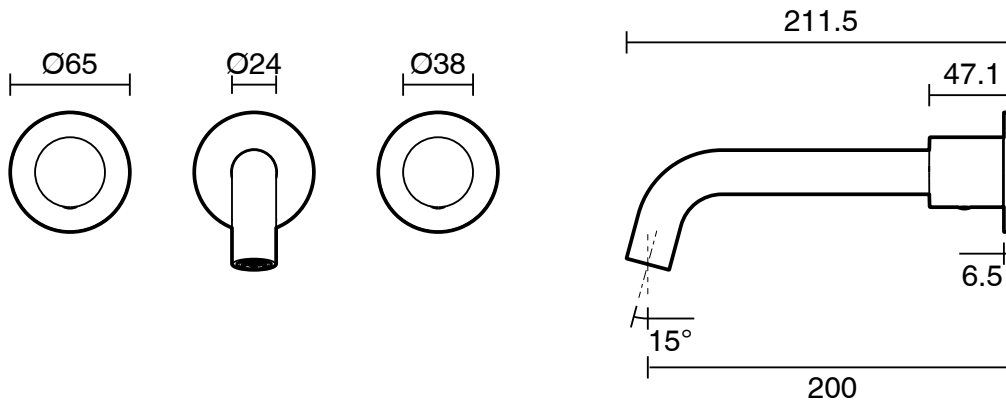

mizu

Mizu Drift Dial Wall Basin/Bath Set 200mm Brushed Gunmetal (6 Star) Lead Free

34617

SPECIFICATIONS	
Recommended Use	Residential;Commercial
Colour Finish	Brushed Gunmetal
Primary Material	Lead Free Brass
Recommended Pressure Range	150 - 500 kPa as per AS3500
Max Continuous Working Temperature (deg C)	65
Min Continuous Working Temperature (deg C)	5
WARRANTY	
Residential & Commercial Use (Years)	25
Spare Parts & Labour (Years)	1
<i>Please refer to Mizu Warranty page for full Terms and Conditions</i>	

Disclaimer: Products in this specification manual must by regulation be installed by licensed and registered trade people. The manufacturer/distributor reserves the right to vary specifications or delete models from their range without prior notification. Dimensions are nominal measurements only. Dimensions and set-outs listed are correct at time of publication however the manufacturer/distributor takes no responsibility for printing errors.