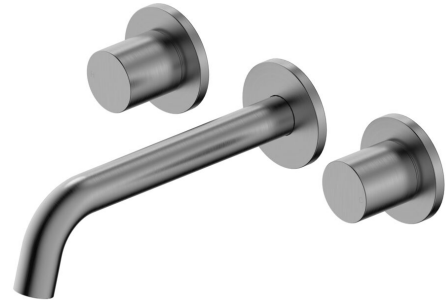

mizu

Mizu Drift Dial Wall Basin/Bath Set 200mm Brushed Gunmetal (6 Star) Lead Free

34617

SPECIFICATIONS	
Recommended Use	Residential;Commercial
Colour Finish	Brushed Gunmetal
Primary Material	Lead Free Brass
Recommended Pressure Range	150 - 500 kPa as per AS3500
Max Continuous Working Temperature (deg C)	65
Min Continuous Working Temperature (deg C)	5
WARRANTY	
Residential & Commercial Use (Years)	25
Spare Parts & Labour (Years)	1
<i>Please refer to Mizu Warranty page for full Terms and Conditions</i>	