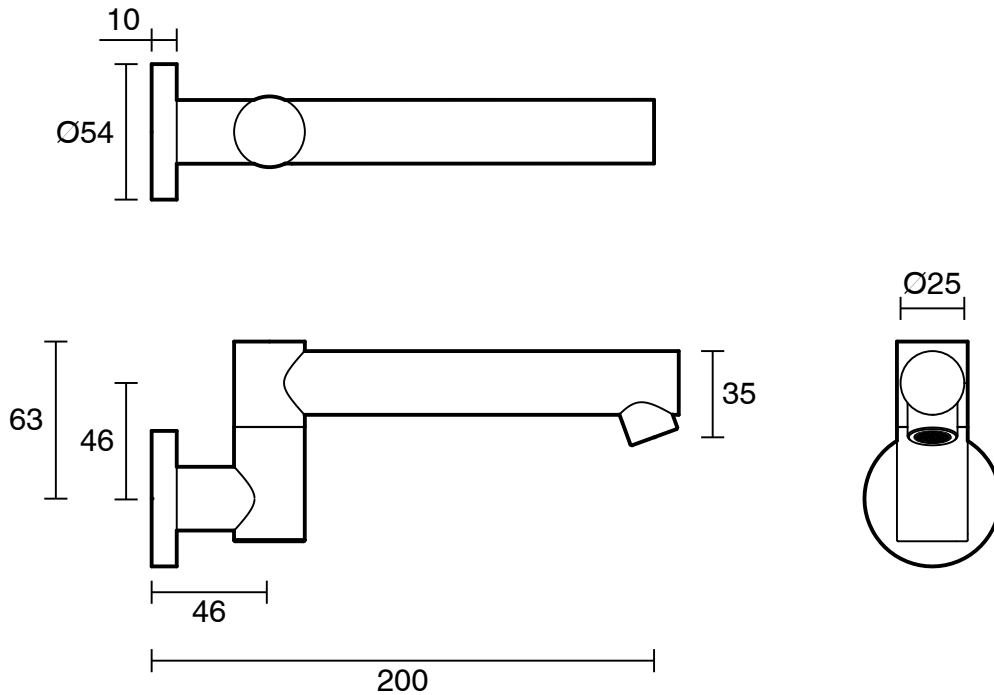

SUSSEX

Sussex Scala Bath Outlet Swivel Straight 200mm PVD Brushed Platinum Gold Lead Free

51472

SPECIFICATIONS	
Recommended Use	Residential;Commercial
Colour Finish	Brushed Platinum Gold
Primary Material	Lead Free Brass
Recommended Pressure Range	150 - 500 kPa as per AS3500
Max Continuous Working Temperature (deg C)	65
Min Continuous Working Temperature (deg C)	1
WARRANTY	
Residential Use (Years)	40
Commercial Use (Years)	10
<i>Please refer to Sussex Warranty page for full Terms and Conditions</i>	