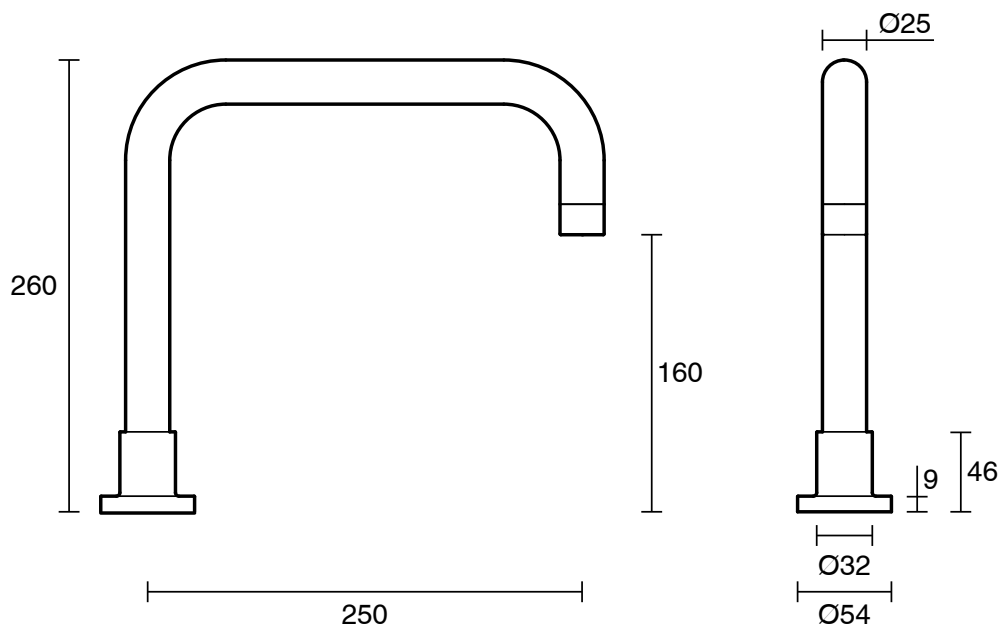

SUSSEX

Sussex Scala Hob Spa Outlet Square Chrome Lead Free

51797

SPECIFICATIONS

Recommended Use	Residential;Commercial
Colour Finish	Polished Chrome
Primary Material	Lead Free Brass
Recommended Pressure Range	150 - 500 kPa as per AS3500
Max Continuous Working Temperature (deg C)	65
Min Continuous Working Temperature (deg C)	1

WARRANTY

Residential Use (Years)	40
Commercial Use (Years)	10

Please refer to Sussex Warranty page for full Terms and Conditions

Dimensions are nominal measurements only.

CLEANING RECOMMENDATIONS:

We recommend the use of soapy water or approved cleaners. This product should not be cleaned with abrasive materials. Damage caused by any improper treatment is not covered by the product warranty. Refer to Warranty Conditions

Disclaimer: Products in this specification manual must by regulation be installed by licensed and registered trade people. The manufacturer/distributor reserves the right to vary specifications or delete models from their range without prior notification. Dimensions are nominal measurements only. Dimensions and set-outs listed are correct at time of publication however the manufacturer/distributor takes no responsibility for printing errors.

Published 14/05/2026

To see the complete Sussex range go to www.reece.com.au