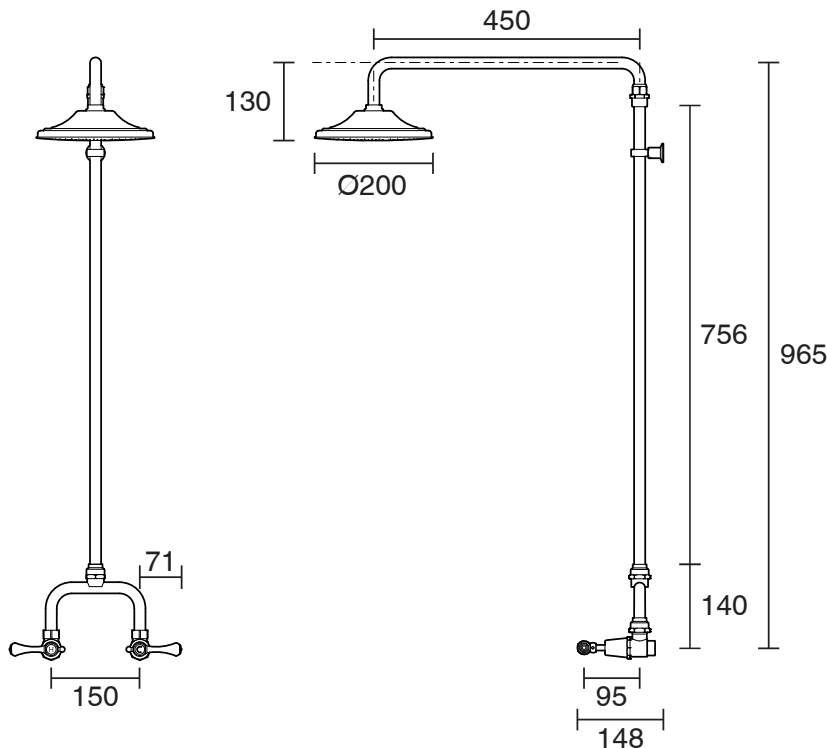

KADO

Kado Era Exposed Shower Set Lever Handle Brass Gold (3 Star)

9507542

SPECIFICATIONS

Recommended Use	Residential;Commercial
Colour	Brass Gold
Finish	Polished
Material	DR Brass
Recommended Pressure Range	150 - 500 kPa
Maximum Continuous Working Temperature	80 deg C
Suitable for Storage Tank Hot Water	Yes
Suitable for Continuous Flow Hot Water	Yes
Suitable for Gravity Feed Hot Water	No

WARRANTY

Residential & Commercial Use (Years)	25
Spare Parts & Labour (Years)	1

Please refer to Kado Warranty Page for full Terms and Conditions

Dimensions are nominal measurements only.

CLEANING RECOMMENDATIONS:

We recommend the use of soapy water or approved cleaners. This product should not be cleaned with abrasive materials. Damage caused by any improper treatment is not covered by the product warranty. Refer to Warranty Conditions

Disclaimer: Products in this specification manual must by regulation be installed by licensed and registered trade people. The manufacturer/distributor reserves the right to vary specifications or delete models from their range without prior notification. Dimensions are nominal measurements only. Dimensions and set-outs listed are correct at time of publication however the manufacturer/distributor takes no responsibility for printing errors.

Published 01/04/2026

To see the complete Kado range go to www.reece.com.au