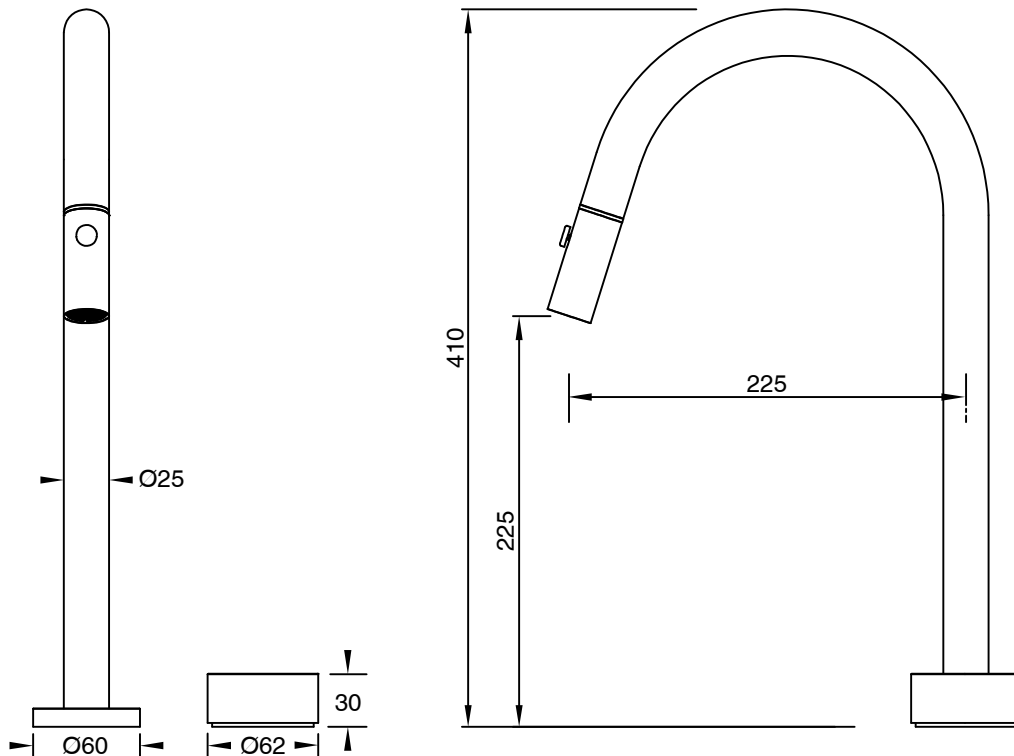

SUSSEX

**Sussex Pure Progressive Sink Mixer Set Pull Out Spray with Cirque Textured Handles
PVD Brushed Bronze (4 Star) Lead Free
50596**

SPECIFICATIONS	
Recommended Use	Residential;Commercial
Colour Finish	Brushed Bronze
Primary Material	Lead Free Brass
Recommended Pressure Range	150 - 500 kPa as per AS3500
Max Continuous Working Temperature (deg C)	65
Min Continuous Working Temperature (deg C)	1
WARRANTY	
Residential Use (Years)	40
Commercial Use (Years)	10
<i>Please refer to Sussex Warranty page for full Terms and Conditions</i>	

Disclaimer: Products in this specification manual must by regulation be installed by licensed and registered trade people. The manufacturer/distributor reserves the right to vary specifications or delete models from their range without prior notification. Dimensions are nominal measurements only. Dimensions and set-outs listed are correct at time of publication however the manufacturer/distributor takes no responsibility for printing errors.