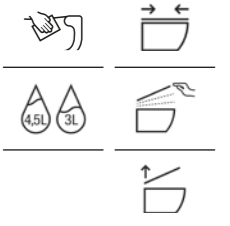

The Gap Round Rimless Wall Hung Pan with SUPRALIT® Seat

Soft close SUPRALIT® seat
Quick release seat for easy cleaning
WELS 4 Star, 4.5/3 ltr flush
Average flush: 3.3 ltrs
P Trap: 220mm
Projection: 540mm