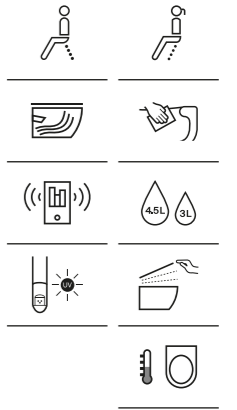

In-Wash® Gap Close Coupled Back To Wall Smart Toilet

WELS 4 star, 4.5/3 ltr flush
Average flush: 3.3 ltrs
S Trap: 95mm-165mm
P Trap: 180mm
Projection: 655mm
Back Inlet & Bottom Inlet
Ambulant compliant
Seat and cover with washing and drying function
Requires power supply and external water inlet
Built in backflow prevention system, no RPZ valve required