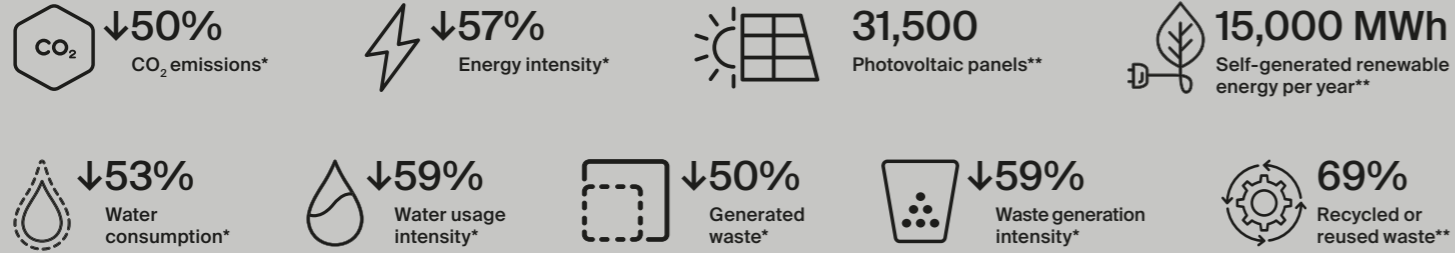

Products

Dual-flush mechanism. Dual flush cisterns offer adaptable water use, ensuring efficiency for different flushing requirements while reducing overall water consumption.

Smart shower. Smart shower solutions allow programmable shower options and monitor water usage to encourage responsible and sustainable use.