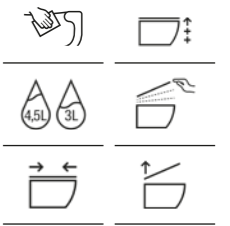

The Gap Round Rimless Close Coupled Back to Wall Comfort Height Toilet Suite with Thin Seat

Soft close thin seat
Quick release seat for easy cleaning
WELS 4 star, 4.5/3 ltr flush
Average flush: 3.3 ltrs
S Trap: 95mm-165mm
P Trap: 180mm
Projection: 655mm
Back Inlet & Bottom Inlet
Ambulant compliant