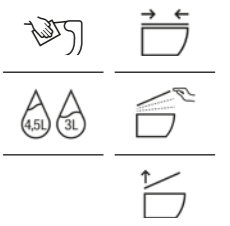

The Gap Round Rimless Wall Hung Pan with Thin Seat

Soft close thin seat
Quick release seat for easy cleaning
WELS 4 Star, 4.5/3 ltr flush
Average flush: 3.3 ltrs
P Trap: 220mm
Projection: 540mm