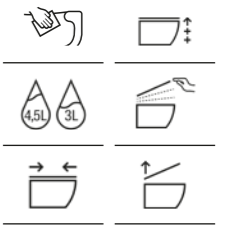

The Gap

Contemporary design and functionality converge in a wide range of solutions for all homes and ways of living.

Iconography

	Dual flush	Toilets equipped both full and half flush to save water.
	Compact	Compact toilets for small bathrooms.
	Comfort height	Toilets and bidets with a raised height for more comfort.

	Soft close	Roca's soft close system that cushions the fall of the seat and lid.
	Quick release	Roca's quick release seat facilitates easy installation and removal of the lid and seat to optimise cleaning.

The Gap Round Rimless Close Coupled Back to Wall Comfort Height Toilet Suite with SUPRALIT® Seat

Soft close SUPRALIT® seat
Quick release seat for easy cleaning
WELS 4 star, 4.5/3 ltr flush
Average flush: 3.3 ltrs
S Trap: 95mm-165mm
P Trap: 180mm
Projection: 655mm
Back Inlet & Bottom Inlet
Ambulant compliant

The Gap Round Rimless Close Coupled Back to Wall Comfort Height Toilet Suite with Thin Seat

Soft close thin seat
Quick release seat for easy cleaning
WELS 4 star, 4.5/3 ltr flush
Average flush: 3.3 ltrs
S Trap: 95mm-165mm
P Trap: 180mm
Projection: 655mm
Back Inlet & Bottom Inlet
Ambulant compliant

The Gap Round Rimless Back to Wall Comfort Height Pan with SUPRALIT® Seat

Soft close SUPRALIT® seat
Quick release seat for easy cleaning
WELS 4 Star, 4.5/3 ltr flush
Average flush: 3.3 ltrs
S Trap: 95mm
P Trap: 180mm
Projection: 540mm
Ambulant compliant

The Gap Round Rimless Back to Wall Comfort Height Pan with Thin Seat

Soft close thin seat
Quick release seat for easy cleaning
WELS 4 Star, 4.5/3 ltr flush
Average flush: 3.3 ltrs
S Trap: 95mm
P Trap: 180mm
Projection: 540mm
Ambulant compliant

The Gap Round Rimless Wall Hung Pan with SUPRALIT® Seat