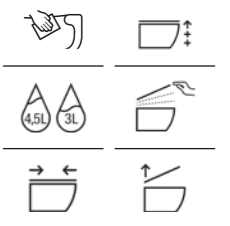

The Gap Round Rimless Back to Wall Comfort Height Pan with SUPRALIT® Seat

Soft close SUPRALIT® seat
Quick release seat for easy cleaning
WELS 4 Star, 4.5/3 ltr flush
Average flush: 3.3 ltrs
S Trap: 95mm
P Trap: 180mm
Projection: 540mm
Ambulant compliant