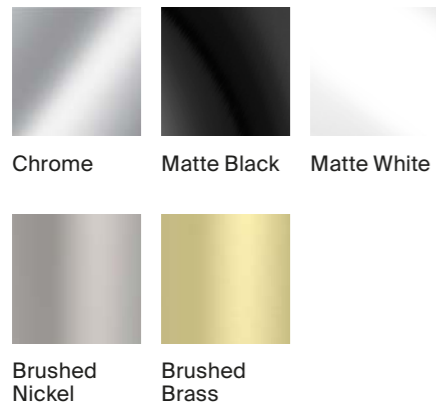

Finishes

Iconography

	Tonic	Strong water outlets provide your body with an invigorating feeling.
	Rain	Fine water outlets provide your body with a pleasant feeling.
	Rainstorm	A surprising water flow provides your body with the maximum comfort and well being.
	Evershine	A high-quality chrome outer layer guarantees a permanent shine and makes cleaning easier.