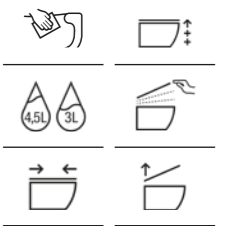

The Gap Round Rimless Back to Wall Comfort Height Pan with Thin Seat

Soft close thin seat
Quick release seat for easy cleaning
WELS 4 Star, 4.5/3 ltr flush
Average flush: 3.3 ltrs
S Trap: 95mm
P Trap: 180mm
Projection: 540mm
Ambulant compliant