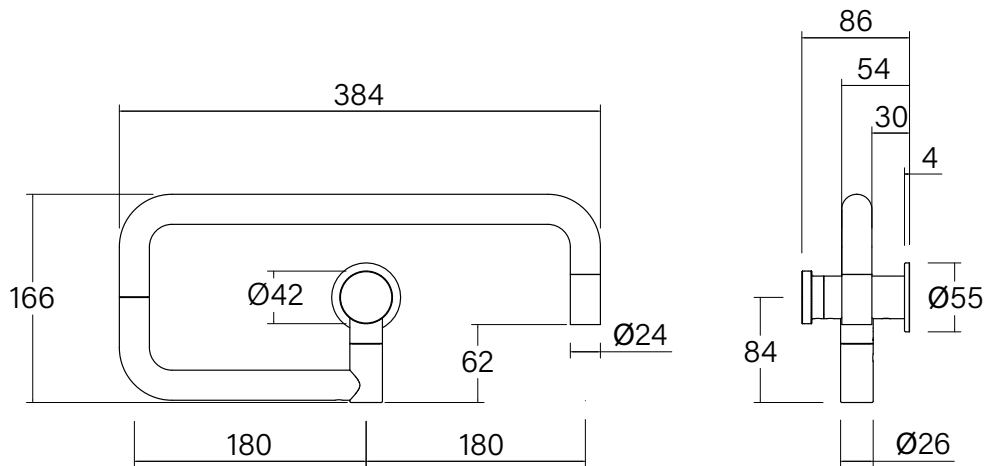

Faucet Strommen Vara Disc Wall Pot Filler Tap Brushed Admiralty Brass Lead Free

40439

SPECIFICATIONS

Recommended Use	Domestic; Commercial; Hotel
Colour Finish	Brushed Admiralty Brass
Primary Material	DR Brass
Recommended Pressure Range	300 - 500 kPa
Max Continuous Working Temperature (deg C)	65
Min Continuous Working Temperature (deg C)	5
Hot Water Unit Suitability	Storage Tank, Continuous Flow

WARRANTY

Warranty - Domestic Use (Years)	40
Spare Parts & Labour (Years)	10

Please refer to Warranty Page for full Terms and Conditions

Dimensions are nominal measurements only.

CLEANING RECOMMENDATIONS:

We recommend the use of soapy water or approved cleaners. This product should not be cleaned with abrasive materials. Damage caused by any improper treatment is not covered by the product warranty. Refer to Warranty Conditions

Disclaimer: Products in this specification manual must by regulation be installed by licensed and registered trade people. The manufacturer/distributor reserves the right to vary specifications or delete models from their range without prior notification. Dimensions are nominal measurements only. Dimensions and set-outs listed are correct at time of publication however the manufacturer/distributor takes no responsibility for printing errors.

Published 08/05/2026

To see the complete Faucet Strommen Vara range go to www.reece.com.au