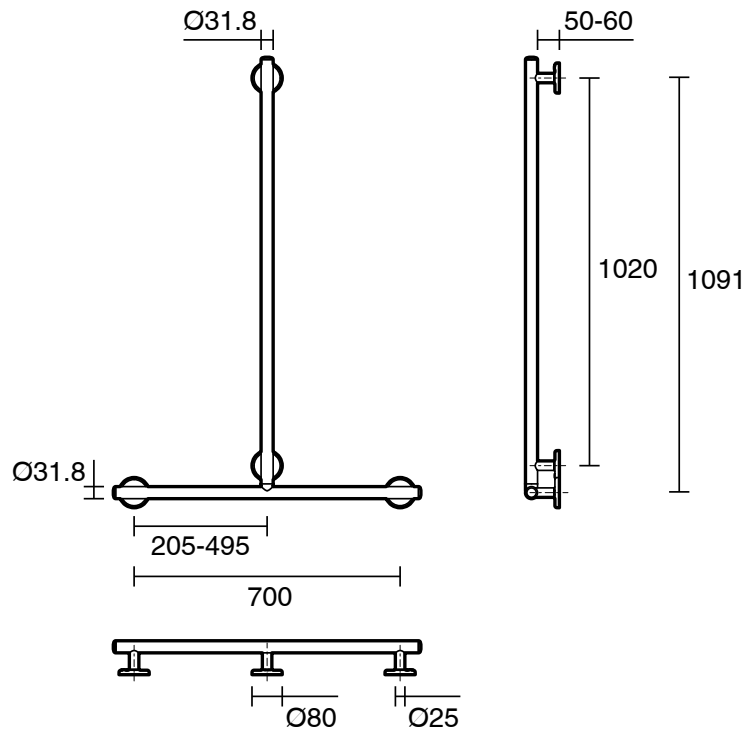

Mizu Drift Handshower Grab Rail 700 x 1100mm Polished Stainless Steel

2266562

SPECIFICATIONS	
Recommended Use	Residential;Commercial
Colour	Polished Stainless Steel
Material	304 grade (18/8) stainless steel
Weight Capacity	113 kg
Fixings	Double
WARRANTY	
Residential & Commercial Use (Years)	25
Spare Parts & Labour (Years)	1
<i>Please refer to Mizu Warranty Page for full Terms and Conditions</i>	

Disclaimer: Products in this specification manual must by regulation be installed by licensed and registered trade people. The manufacturer/distributor reserves the right to vary specifications or delete models from their range without prior notification. Dimensions are nominal measurements only. Dimensions and set-outs listed are correct at time of publication however the manufacturer/distributor takes no responsibility for printing errors.