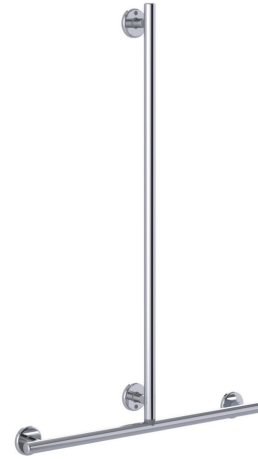

Mizu Drift Handshower Grab Rail 700 x 1100mm Polished Stainless Steel

2266562

SPECIFICATIONS	
Recommended Use	Residential;Commercial
Colour	Polished Stainless Steel
Material	304 grade (18/8) stainless steel
Weight Capacity	113 kg
Fixings	Double
WARRANTY	
Residential & Commercial Use (Years)	25
Spare Parts & Labour (Years)	1
<i>Please refer to Mizu Warranty Page for full Terms and Conditions</i>	