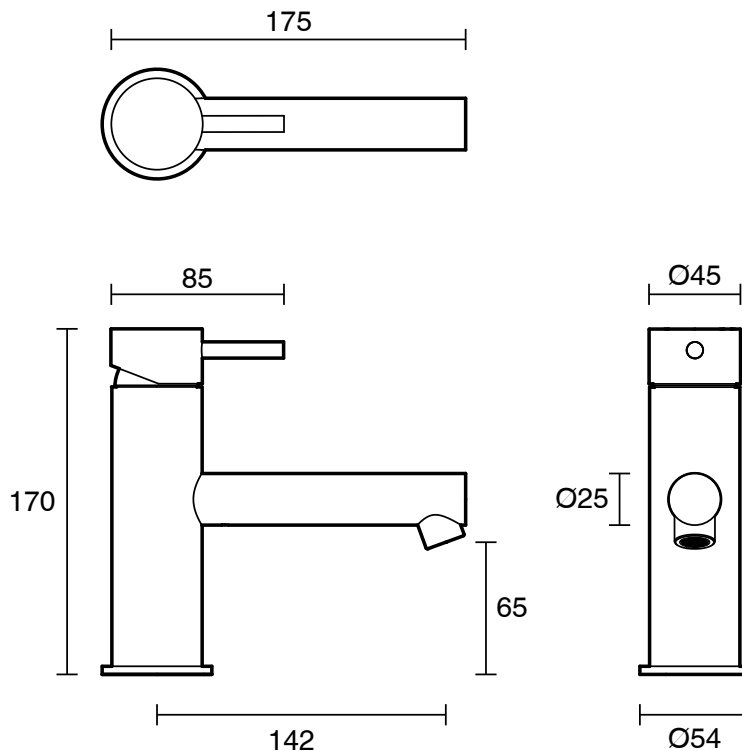

SUSSEX

Sussex Scala Basin Mixer Tap with 130mm Outlet LUX PVD Brushed Platinum Gold (5 Star)

2268166

SPECIFICATIONS

Recommended Use	Residential;Commercial
Colour Finish	Brushed Platinum Gold
Primary Material	DR Brass
Recommended Pressure Range	150 - 500 kPa as per AS3500
Max Continuous Working Temperature (deg C)	65
Min Continuous Working Temperature (deg C)	1

WARRANTY

Residential Use (Years)	40
Commercial Use (Years)	10

Please refer to Sussex Warranty page for full Terms and Conditions

Dimensions are nominal measurements only.

CLEANING RECOMMENDATIONS:

We recommend the use of soapy water or approved cleaners. This product should not be cleaned with abrasive materials. Damage caused by any improper treatment is not covered by the product warranty. Refer to Warranty Conditions

Disclaimer: Products in this specification manual must by regulation be installed by licensed and registered trade people. The manufacturer/distributor reserves the right to vary specifications or delete models from their range without prior notification. Dimensions are nominal measurements only. Dimensions and set-outs listed are correct at time of publication however the manufacturer/distributor takes no responsibility for printing errors.

Published 16/04/2026

To see the complete Sussex range go to www.reece.com.au