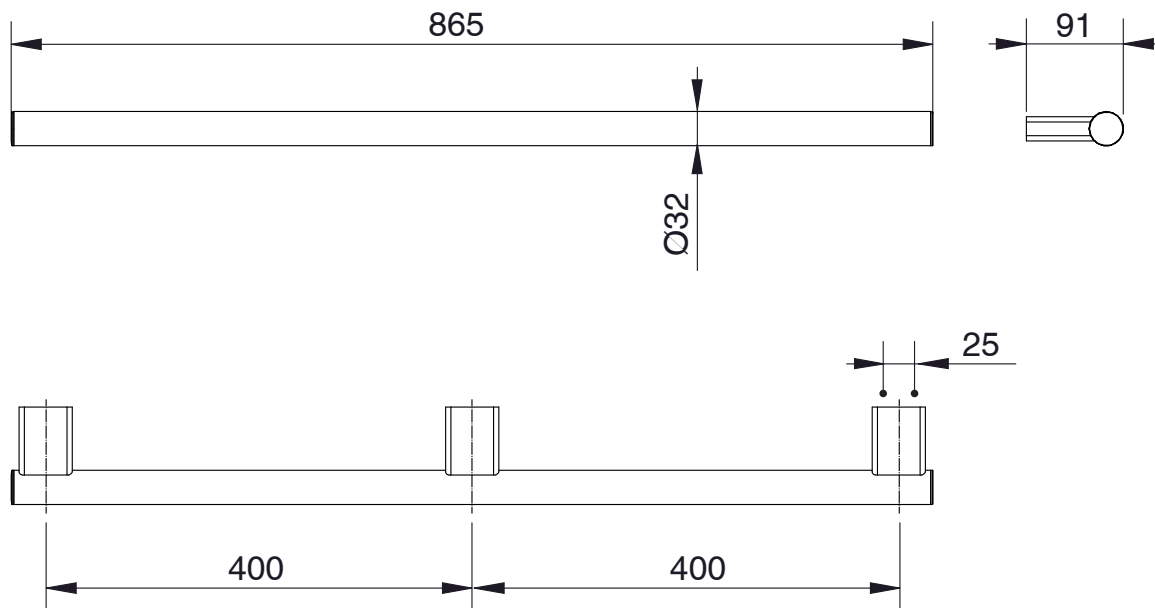

mizu

Mizu Drift Assisted Living Straight Grab Rail 800mm Brushed Nickel

2265155

SPECIFICATIONS

Recommended Use	Residential;Commercial
Colour Finish	Brushed Nickel
Primary Material	DR Brass

WARRANTY

Residential & Commercial Use (Years)	25
Spare Parts & Labour (Years)	1

Please refer to Mizu Warranty page for full Terms and Conditions

Dimensions are nominal measurements only.

CLEANING RECOMMENDATIONS:

We recommend the use of soapy water or approved cleaners. This product should not be cleaned with abrasive materials. Damage caused by any improper treatment is not covered by the product warranty. Refer to Warranty Conditions

Disclaimer: Products in this specification manual must by regulation be installed by licensed and registered trade people. The manufacturer/distributor reserves the right to vary specifications or delete models from their range without prior notification. Dimensions are nominal measurements only. Dimensions and set-outs listed are correct at time of publication however the manufacturer/distributor takes no responsibility for printing errors.

Published 01/04/2026

To see the complete Mizu range go to www.reece.com.au