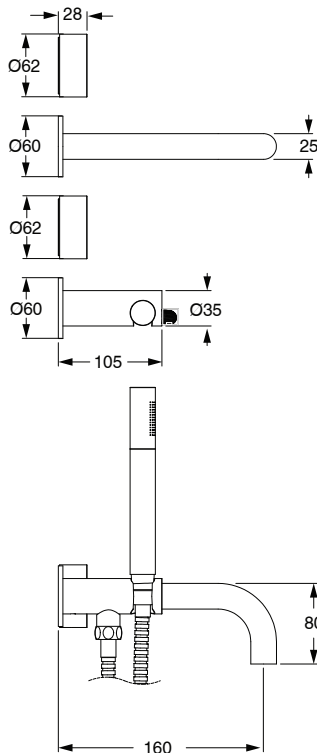

SUSSEX

Sussex Pure Progressive Bath Mixer Tap System 160mm with Handshower Right Hand and Linear Textured Handles Chrome (3 Star) 2224706

SPECIFICATIONS	
Recommended Use	Residential;Commercial
Colour Finish	Polished Chrome
Primary Material	DR Brass
Recommended Pressure Range	150 - 500 kPa as per AS3500
Max Continuous Working Temperature (deg C)	65
Min Continuous Working Temperature (deg C)	1
WARRANTY	
Residential Use (Years)	40
Commercial Use (Years)	10
<i>Please refer to Sussex Warranty page for full Terms and Conditions</i>	

Disclaimer: Products in this specification manual must by regulation be installed by licensed and registered trade people. The manufacturer/distributor reserves the right to vary specifications or delete models from their range without prior notification. Dimensions are nominal measurements only. Dimensions and set-outs listed are correct at time of publication however the manufacturer/distributor takes no responsibility for printing errors.