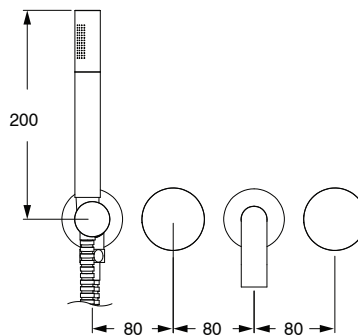

SUSSEX

Sussex Pure Progressive Bath Mixer Tap System 160mm with Handshower Right Hand and Linear Textured Handles Chrome (3 Star) 2224706

SPECIFICATIONS	
Recommended Use	Residential;Commercial
Colour Finish	Polished Chrome
Primary Material	DR Brass
Recommended Pressure Range	150 - 500 kPa as per AS3500
Max Continuous Working Temperature (deg C)	65
Min Continuous Working Temperature (deg C)	1
WARRANTY	
Residential Use (Years)	40
Commercial Use (Years)	10
<i>Please refer to Sussex Warranty page for full Terms and Conditions</i>	

Disclaimer: Products in this specification manual must by regulation be installed by licensed and registered trade people. The manufacturer/distributor reserves the right to vary specifications or delete models from their range without prior notification. Dimensions are nominal measurements only. Dimensions and set-outs listed are correct at time of publication however the manufacturer/distributor takes no responsibility for printing errors.